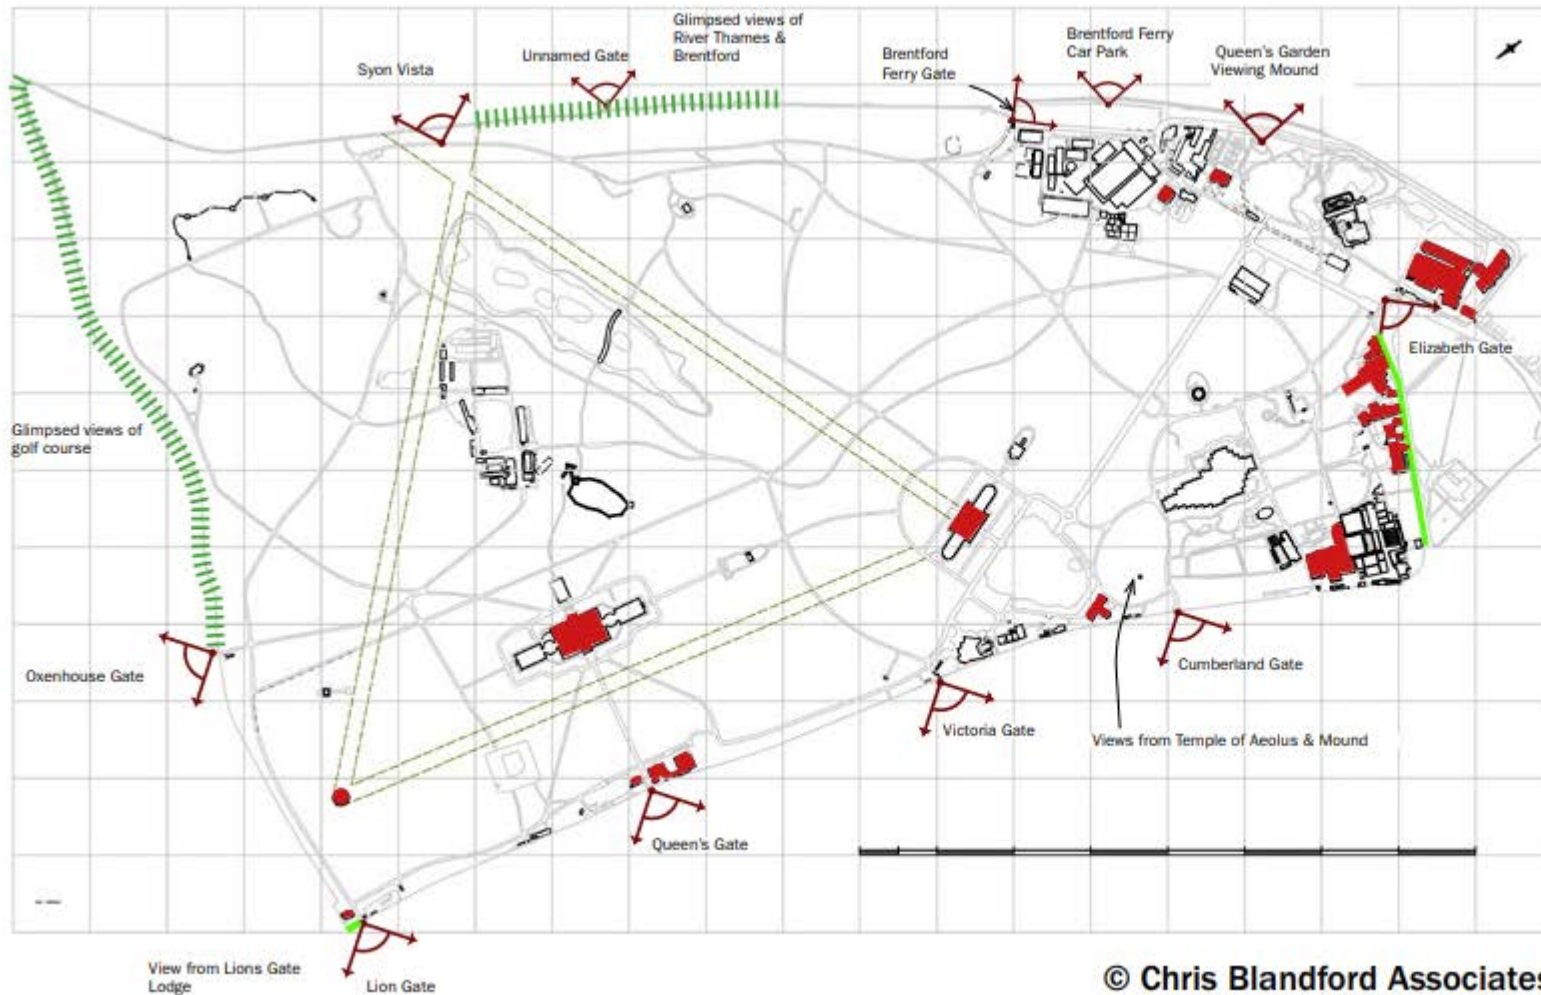

- Views Requested by LBR
- Views in RBGK WHS MP
- Kew Data Points
- ▭ World Heritage Sites

Figure 4: Historic formal or designed views and vistas

Figure 5: Views out

**Key:**

View

Views from ground floor windows, where not blocked by garden walls in front of individual properties

Glimpsed views through boundary trees & scrub

Buildings with views from upper storeys