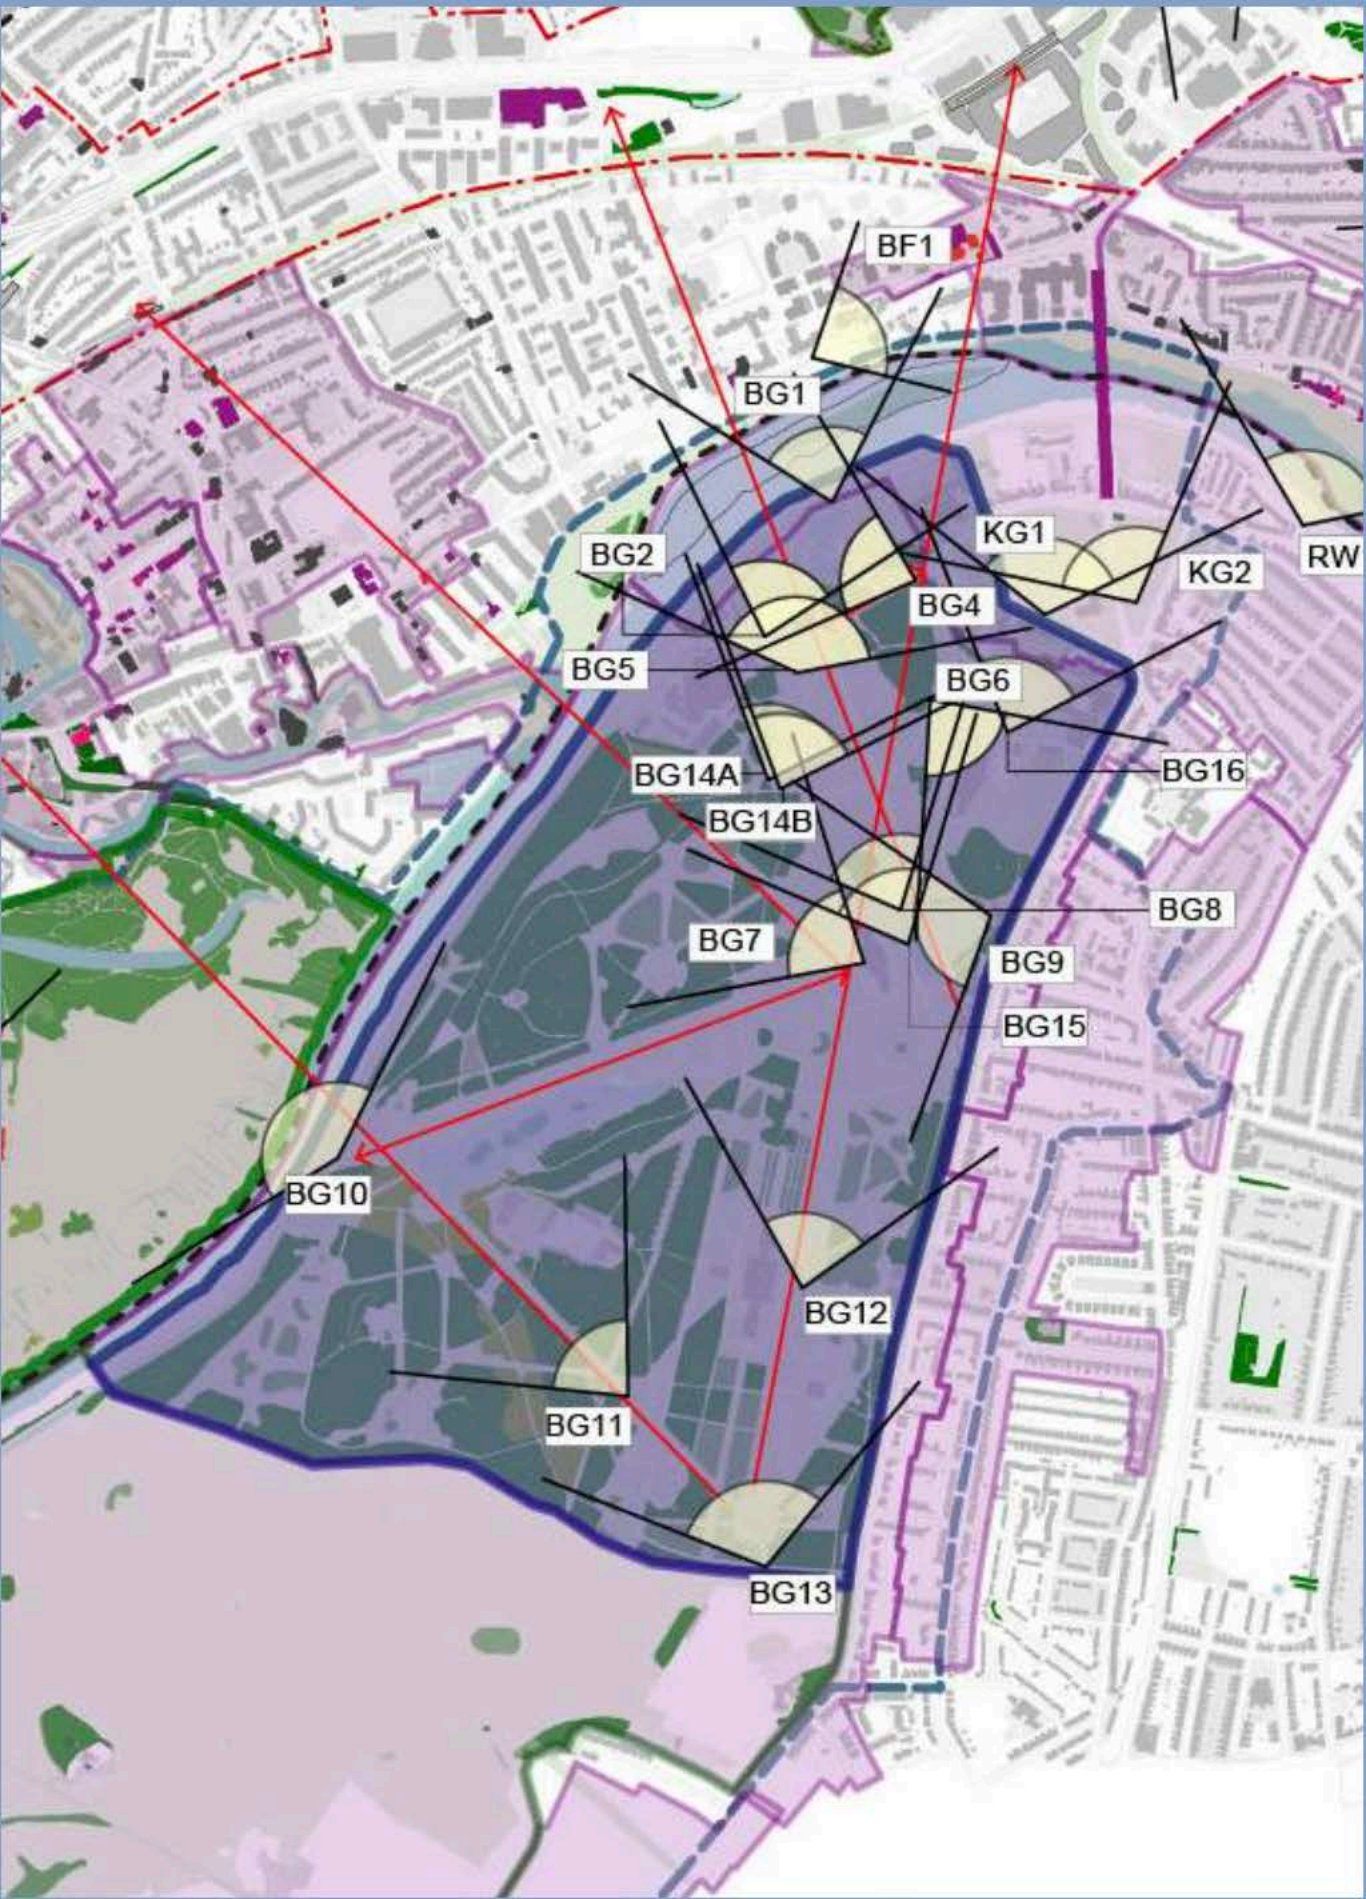

- Views Requested by LBR
- Views in RBGK WHS MP
- Kew Data Points
- ▭ World Heritage Sites

Figure 4: Historic formal or designed views and vistas

Figure 5: Views out

**Key:**

View

Views from ground floor windows, where not blocked by garden walls in front of individual properties

Glimpsed views through boundary trees & scrub

Buildings with views from upper storeys