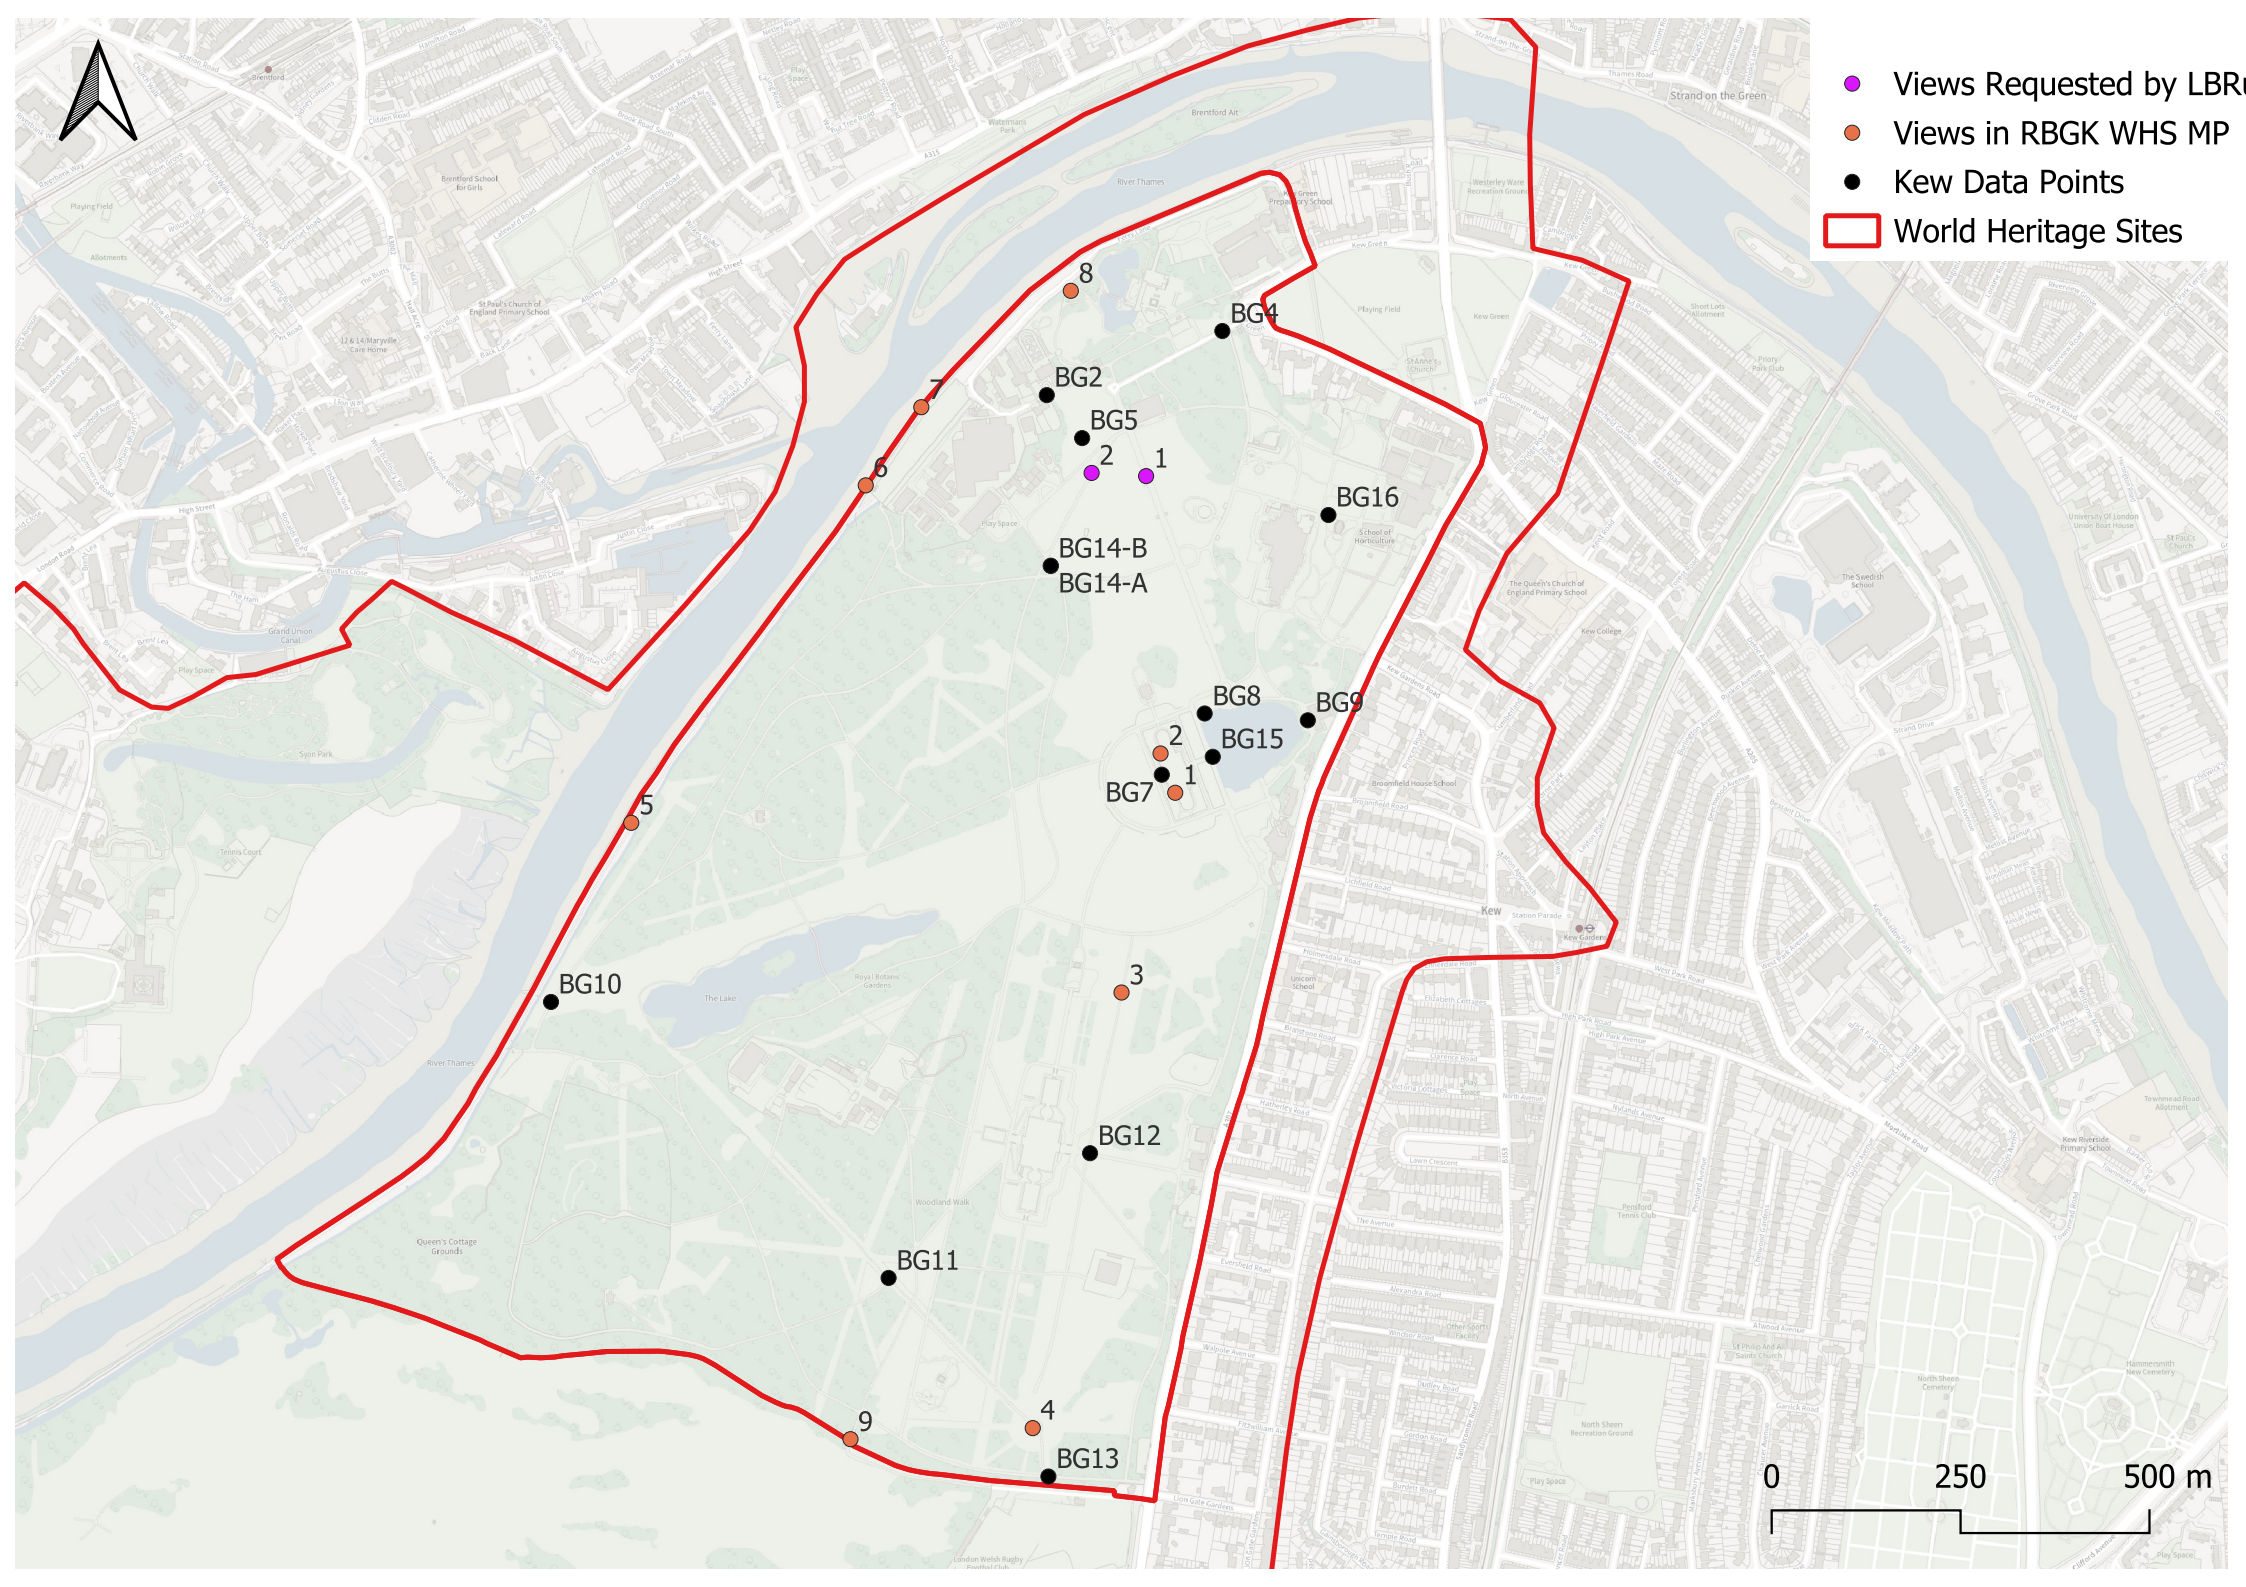

- Views Requested by LBR
- Views in RBGK WHS MP
- Kew Data Points
- ▭ World Heritage Sites

Figure 4: Historic formal or designed views and vistas

Figure 5: Views out

**Key:**

View

Views from ground floor windows, where not blocked by garden walls in front of individual properties

Glimpsed views through boundary trees & scrub

Buildings with views from upper storeys