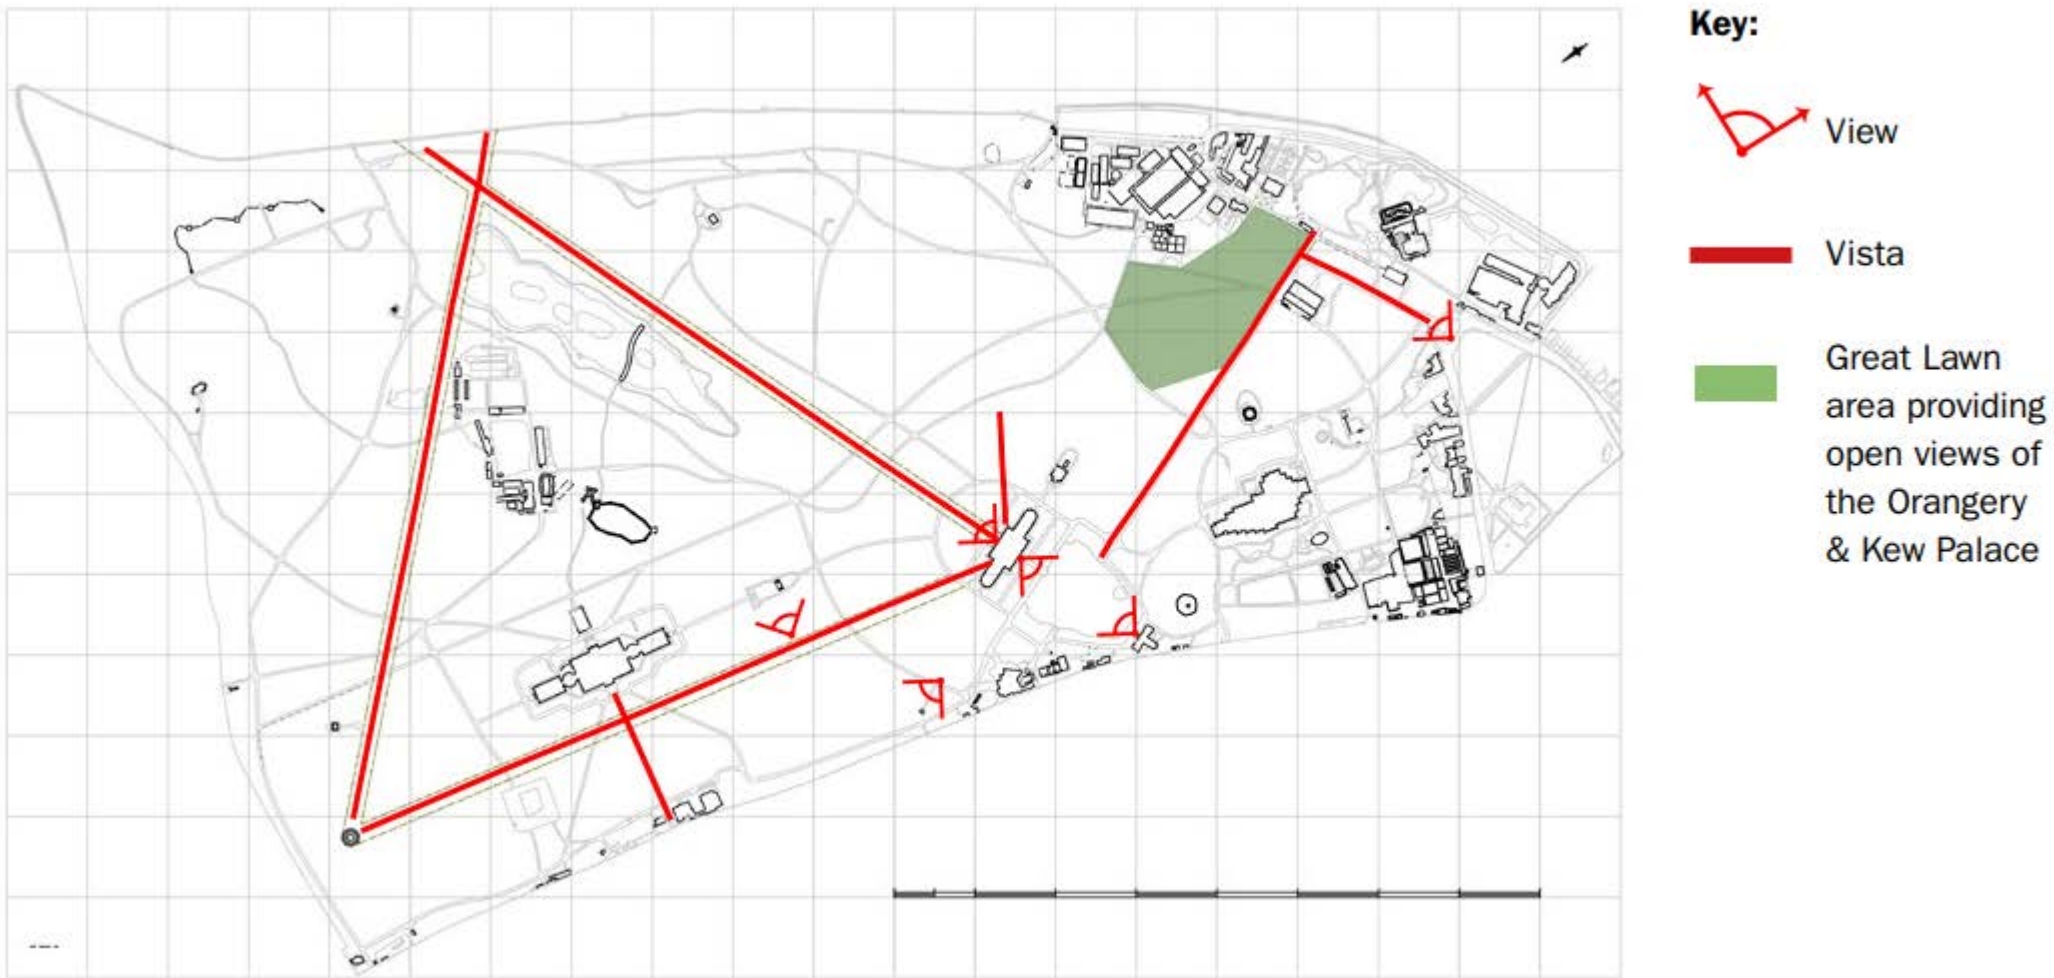

- Views Requested by LBR
- Views in RBGK WHS MP
- Kew Data Points
- ▭ World Heritage Sites

Figure 4: Historic formal or designed views and vistas

Figure 5: Views out

**Key:**

View

Views from ground floor windows, where not blocked by garden walls in front of individual properties

Glimpsed views through boundary trees & scrub

Buildings with views from upper storeys