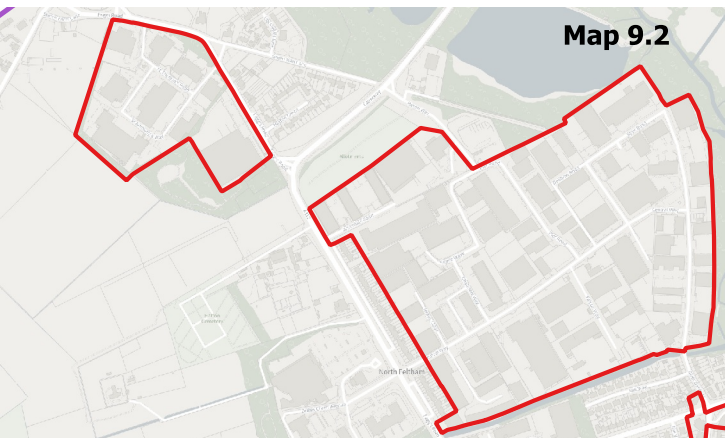

# Article 4 Direction Cranford and North West Area

# Article 4 Direction Lower Feltham and Hanworth Area

**London Borough  
of Hounslow**

© Crown copyright. All rights reserved. London Borough of Hounslow 100019263 2024

 LBH Boundary  
 Article 4 Direction Boundary

# Article 4 Direction North Feltham and Feltham Town Centre Area

**Map 9.1**

**Map 9.4**

**Map 9.7**

**Map 9.2**

**Map 9.5**

**Map 9.8**

**London Borough of Hounslow**

▭ LBH Boundary  
▭ Article 4 Direction Boundary