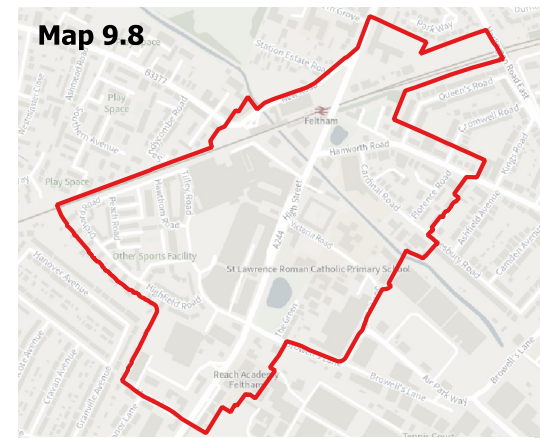

# Article 4 Direction Cranford and North West Area

# Article 4 Direction Lower Feltham and Hanworth Area

**London Borough  
of Hounslow**

© Crown copyright. All rights reserved. London Borough of Hounslow 100019263 2024

 LBH Boundary  
 Article 4 Direction Boundary

# Article 4 Direction North Feltham and Feltham Town Centre Area

**Map 9.1**

**Map 9.4**

**Map 9.7**

**Map 9.2**

**Map 9.5**

**Map 9.8**

**London Borough of Hounslow**

▭ LBH Boundary  
▭ Article 4 Direction Boundary