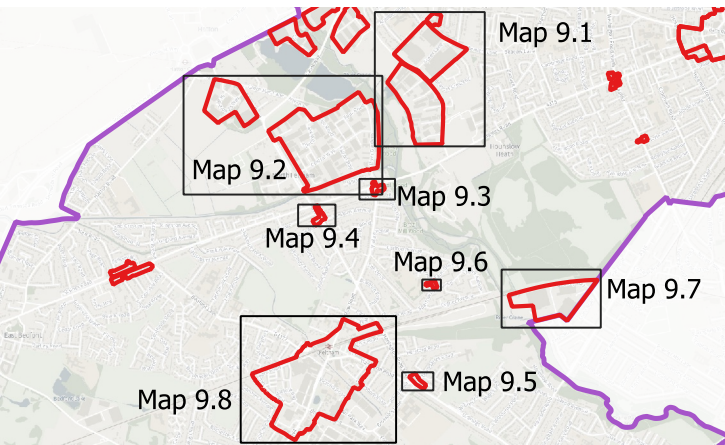

# Article 4 Direction Isleworth Area

# Article 4 Direction Lower Feltham and Hanworth Area

**London Borough  
of Hounslow**

© Crown copyright. All rights reserved. London Borough of Hounslow 100019263 2024

 LBH Boundary  
 Article 4 Direction Boundary

# Article 4 Direction North Feltham and Feltham Town Centre Area

**Map 9.1**

**Map 9.4**

**Map 9.7**

**Map 9.2**

**Map 9.5**

**Map 9.8**

**London Borough of Hounslow**

▭ LBH Boundary  
▭ Article 4 Direction Boundary