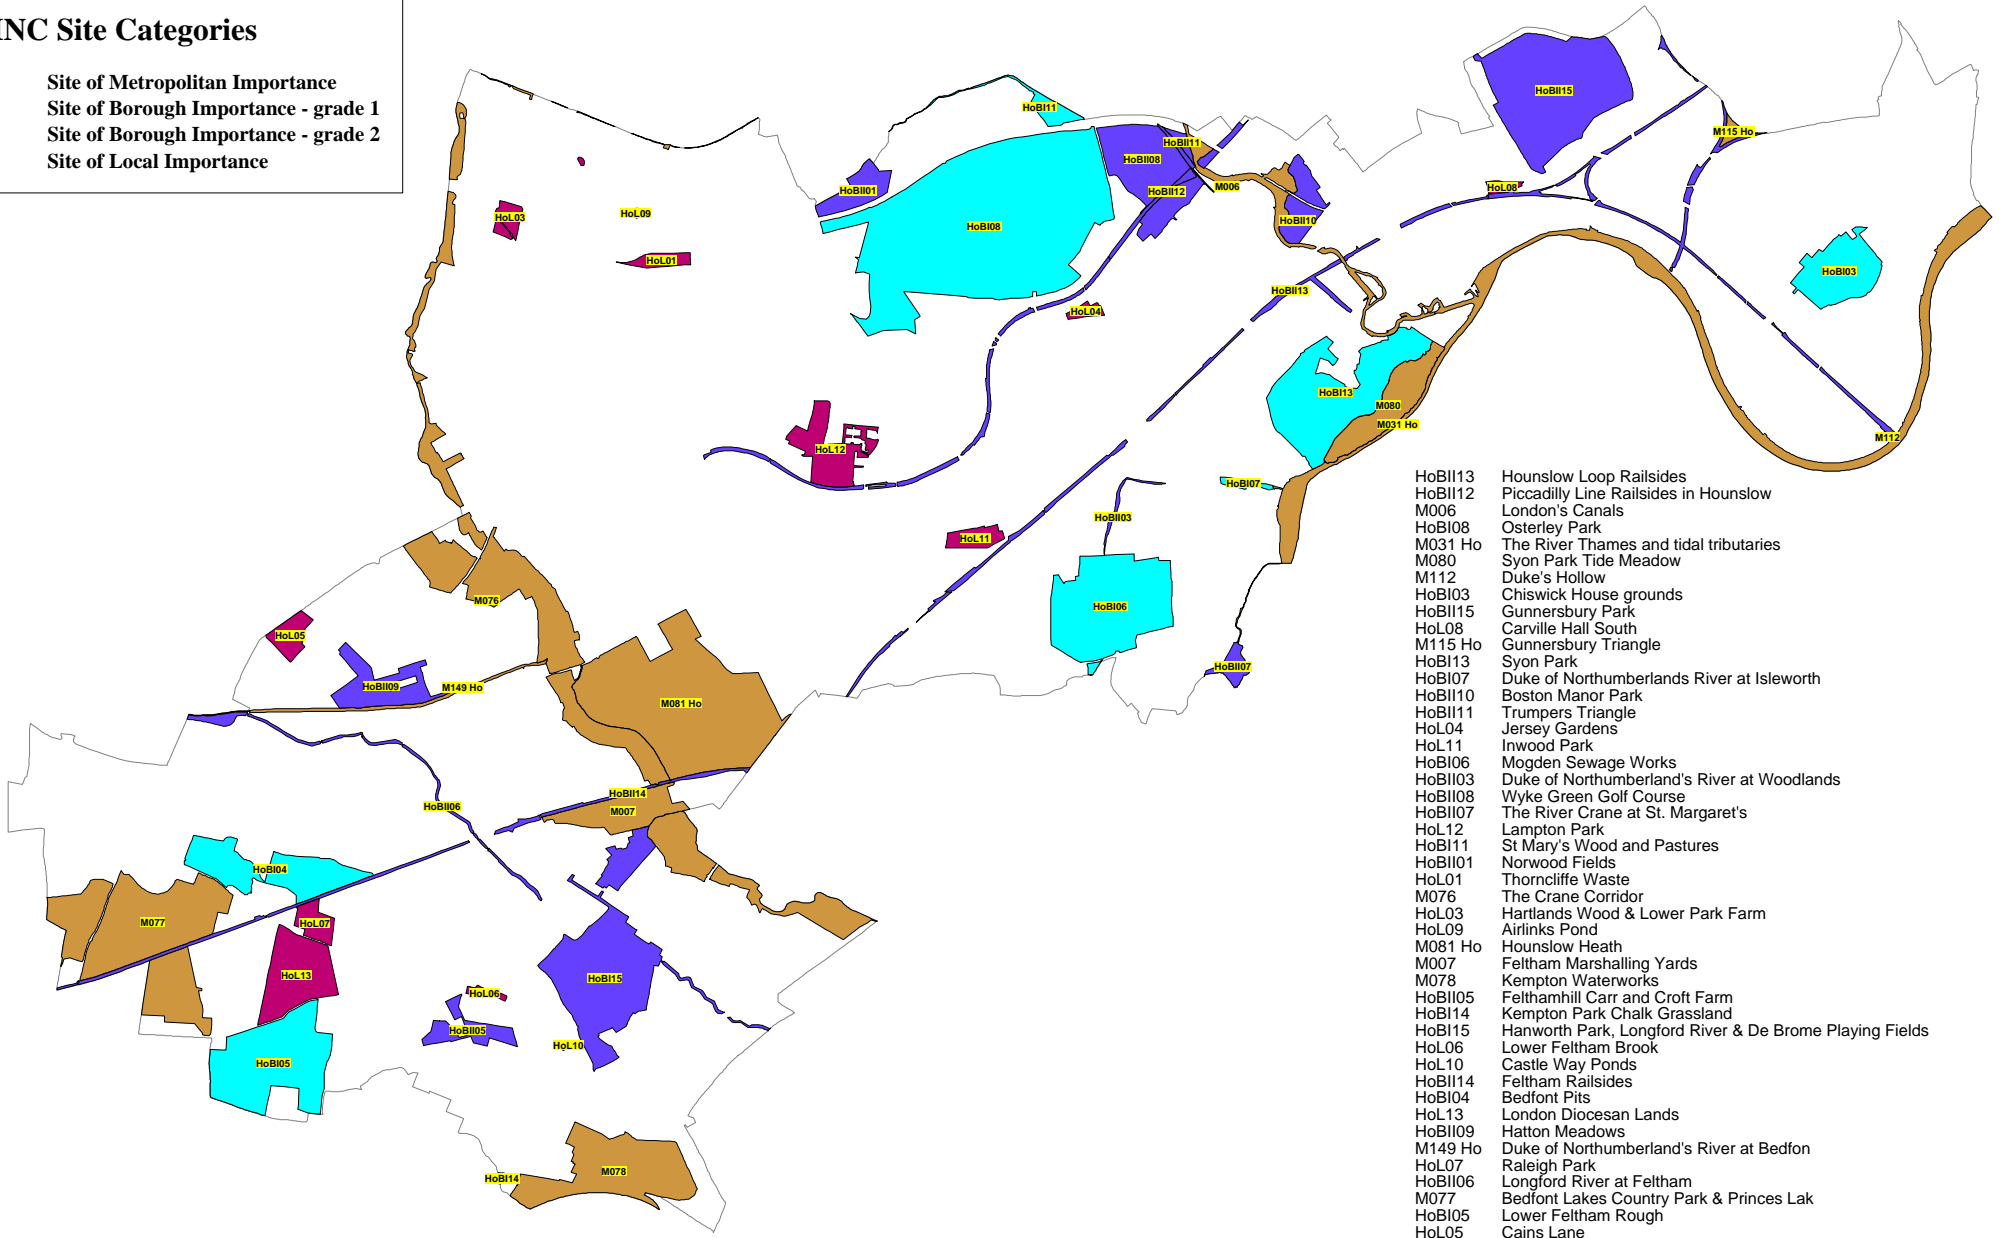

SINC Site Categories

- Site of Metropolitan Importance
- Site of Borough Importance - grade 1
- Site of Borough Importance - grade 2
- Site of Local Importance

- HoBI13 Hounslow Loop Railsides
- HoBI12 Piccadilly Line Railsides in Hounslow
- M006 London's Canals
- HoBI08 Osterley Park
- M031 Ho The River Thames and tidal tributaries
- M080 Syon Park Tide Meadow
- M112 Duke's Hollow
- HoBI03 Chiswick House grounds
- HoBI15 Gunnersbury Park
- HoL08 Carville Hall South
- M115 Ho Gunnersbury Triangle
- HoBI13 Syon Park
- HoBI07 Duke of Northumberlands River at Isleworth
- HoBI10 Boston Manor Park
- HoBI11 Trumpers Triangle
- HoL04 Jersey Gardens
- HoL11 Inwood Park
- HoBI06 Mogden Sewage Works
- HoBI03 Duke of Northumberland's River at Woodlands
- HoBI08 Wyke Green Golf Course
- HoBI07 The River Crane at St. Margaret's
- HoL12 Lampton Park
- HoBI11 St Mary's Wood and Pastures
- HoBI01 Norwood Fields
- HoL01 Thorncliffe Waste
- M076 The Crane Corridor
- HoL03 Hartlands Wood & Lower Park Farm
- HoL09 Airlinks Pond
- M081 Ho Hounslow Heath
- M007 Feltham Marshalling Yards
- M078 Kempton Waterworks
- HoBI05 Felthamhill Carr and Croft Farm
- HoBI14 Kempton Park Chalk Grassland
- HoBI15 Hanworth Park, Longford River & De Brome Playing Fields
- HoL06 Lower Feltham Brook
- HoL10 Castle Way Ponds
- HoBI14 Feltham Railsides
- HoBI04 Bedfont Pits
- HoL13 London Diocesan Lands
- HoBI09 Hatton Meadows
- M149 Ho Duke of Northumberland's River at Bedfont
- HoL07 Raleigh Park
- HoBI06 Longford River at Feltham
- M077 Bedfont Lakes Country Park & Princes Lak
- HoBI05 Lower Feltham Rough
- HoL05 Cains Lane

**London Borough
of Hounslow**

SINCs In the London Borough of Hounslow

© Crown copyright.
All rights reserved.
London Borough of Hounslow
100019263 2010.