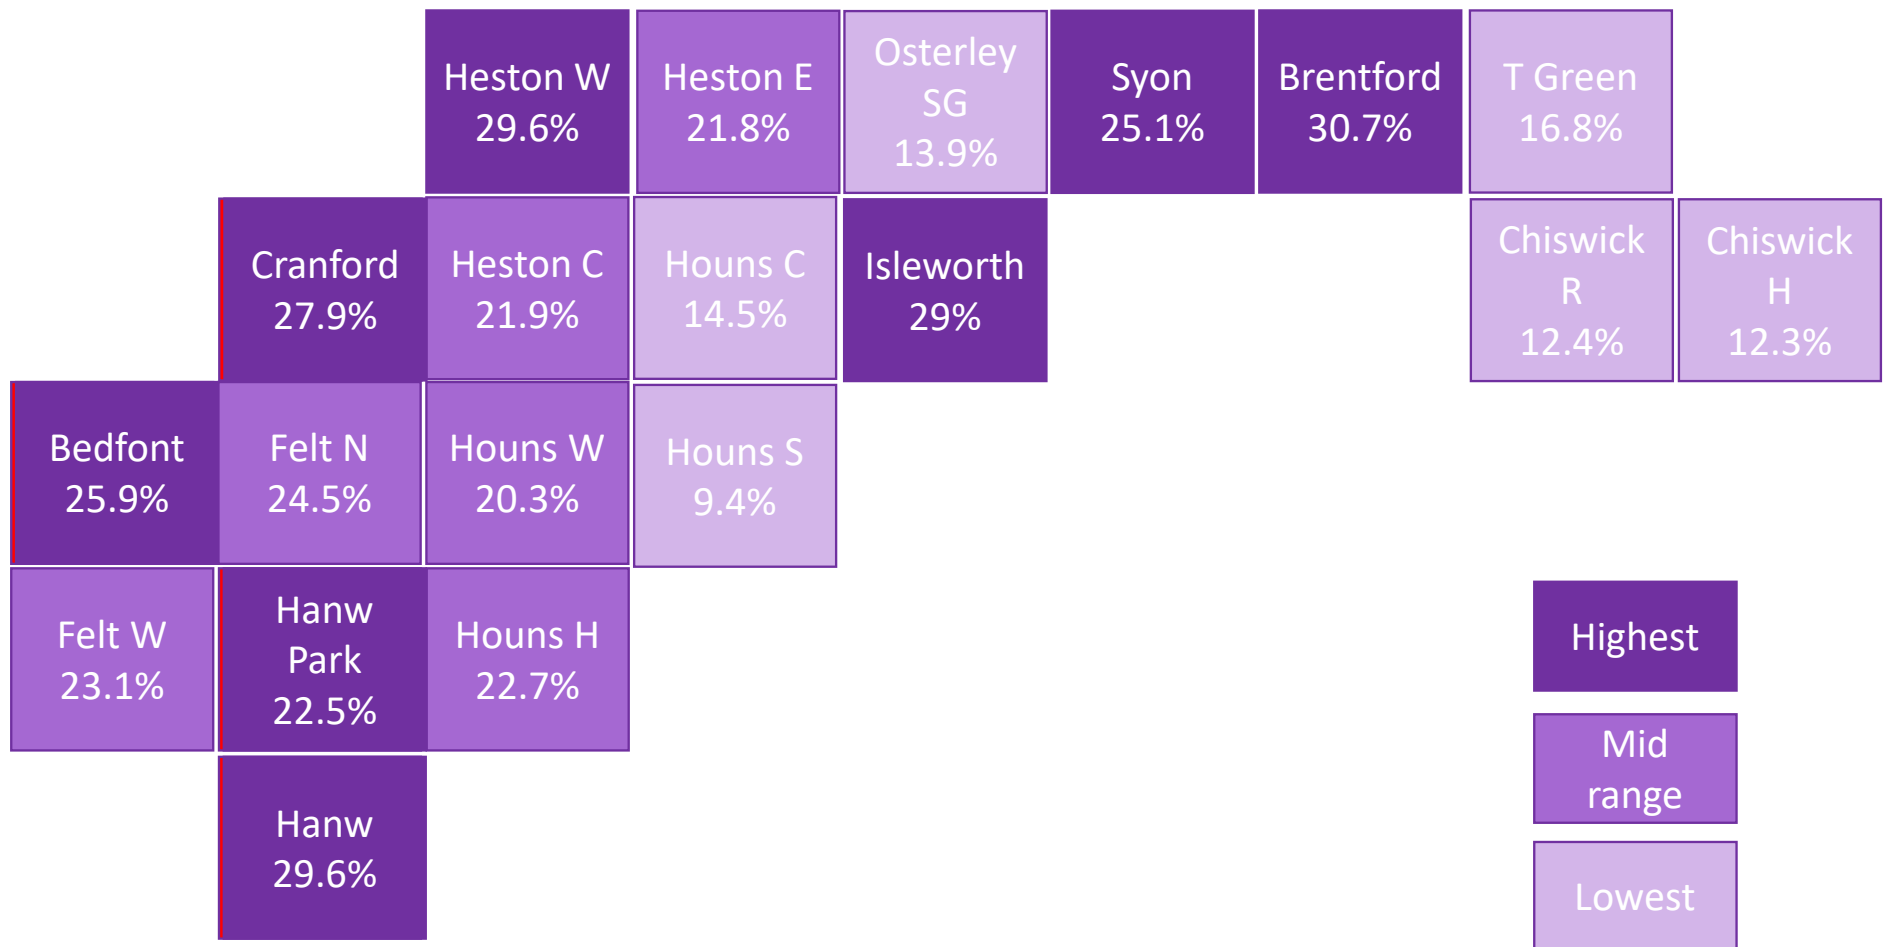

Hounslow HAF information pack

This information pack includes data and information on the following:

1. Number of children and young people per ward who are eligible for Free School Meals
2. Child poverty per ward
3. % of Year 6's with obesity by ward 2017/18
4. Overview of the data by ward
5. Top 15 schools with the highest % of eligible children on Free School Meals

Number of children and young people per ward who are eligible for Free School Meals

Child poverty per ward (IDACI 2018)

% of Year 6's with obesity by ward 2017-18

Overview by wards

Ward	No of FSM childr	Poverty (% in Pov	% year 6 obesity
Bedfont	405	25.9	28%
Brentford	719	30.7	20%
Chiswick Homefields	64	12.3	12%
Chiswick Riverside	522	12.4	12%
Cranford	308	27.9	27%
Feltham North	318	24.5	27%
Feltham West	431	23.1	24%
Hanworth	409	29.6	25%
Hanworth Park	841	22.5	26%
Heston Central	461	21.9	26%
Heston East	1014	21.8	25%
Heston West	520	29.6	25%
Hounslow Central	306	14.5	24%
Hounslow Heath	561	22.7	26%
Hounslow South	309	9.4	23%
Hounslow West	335	20.3	24%
Isleworth	325	29	20%
Osterley and Spring Grove	360	13.9	21%
Syon	909	25.1	20%
Turnham Green	103	16.8	15%

Top 15 schools
with the highest %
of eligible children
on Free School
Meal
(School census
Autumn 2020)

School name	% FSM
Green Dragon Primary	38.0%
St Richard's Church of England Primary	37.0%
Reach Academy Feltham	34.2%
Ivybridge Primary	31.4%
Edison Primary	30.4%
Bolder Academy	30.2%
Springwest Academy	28.5%
Space Studio West London	28.2%
Victoria Junior	28.0%
The William Hogarth Primary	27.9%
Crane Park Primary	27.5%
Norwood Green Junior	26.4%
Oriel Primary	26.1%
Kingsley Academy	26.1%