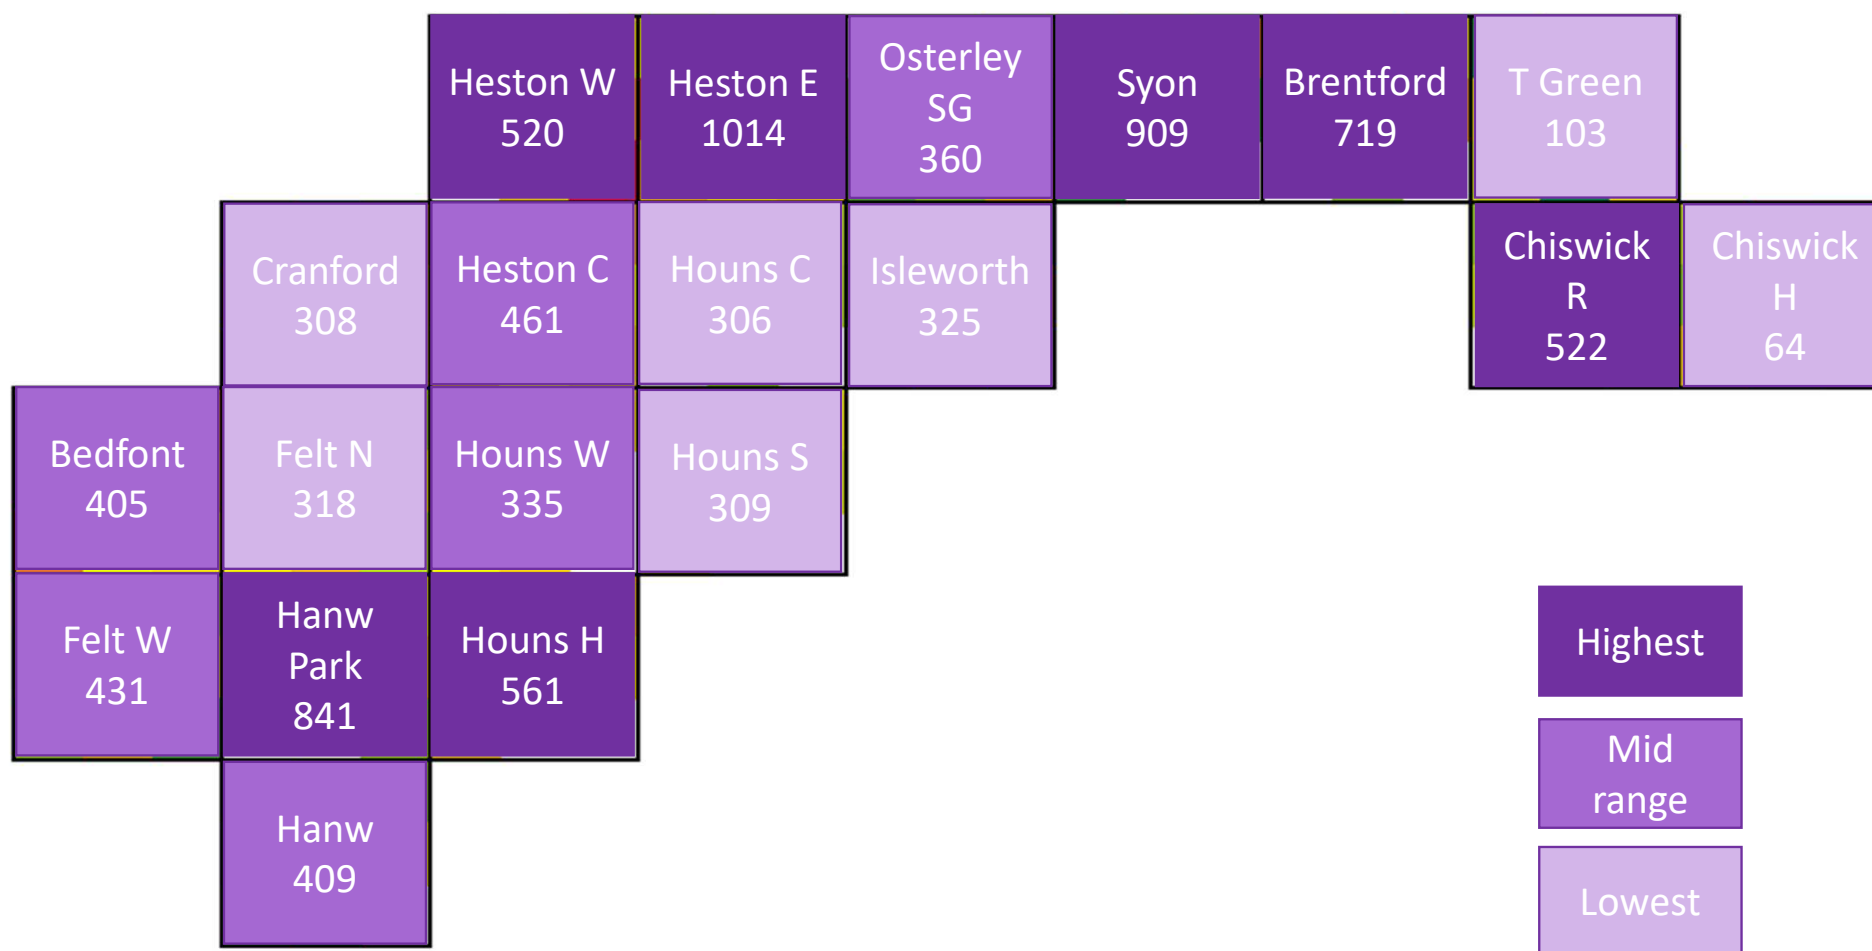

Hounslow HAF information pack

This information pack includes data and information on the following:

1. Number of children and young people per ward who are eligible for Free School Meals
2. Child poverty per ward
3. % of Year 6's with obesity by ward 2017/18
4. Overview of the data by ward
5. Top 15 schools with the highest % of eligible children on Free School Meals

Number of children and young people per ward who are eligible for Free School Meals

Child poverty per ward (IDACI 2018)

% of Year 6's with obesity by ward 2017-18

Overview by wards

Ward	No of FSM childr	Poverty (% in Pov	% year 6 obesity
Bedfont	405	25.9	28%
Brentford	719	30.7	20%
Chiswick Homefields	64	12.3	12%
Chiswick Riverside	522	12.4	12%
Cranford	308	27.9	27%
Feltham North	318	24.5	27%
Feltham West	431	23.1	24%
Hanworth	409	29.6	25%
Hanworth Park	841	22.5	26%
Heston Central	461	21.9	26%
Heston East	1014	21.8	25%
Heston West	520	29.6	25%
Hounslow Central	306	14.5	24%
Hounslow Heath	561	22.7	26%
Hounslow South	309	9.4	23%
Hounslow West	335	20.3	24%
Isleworth	325	29	20%
Osterley and Spring Grove	360	13.9	21%
Syon	909	25.1	20%
Turnham Green	103	16.8	15%

Top 15 schools
with the highest %
of eligible children
on Free School
Meal
(School census
Autumn 2020)

School name	% FSM
Green Dragon Primary	38.0%
St Richard's Church of England Primary	37.0%
Reach Academy Feltham	34.2%
Ivybridge Primary	31.4%
Edison Primary	30.4%
Bolder Academy	30.2%
Springwest Academy	28.5%
Space Studio West London	28.2%
Victoria Junior	28.0%
The William Hogarth Primary	27.9%
Crane Park Primary	27.5%
Norwood Green Junior	26.4%
Oriel Primary	26.1%
Kingsley Academy	26.1%