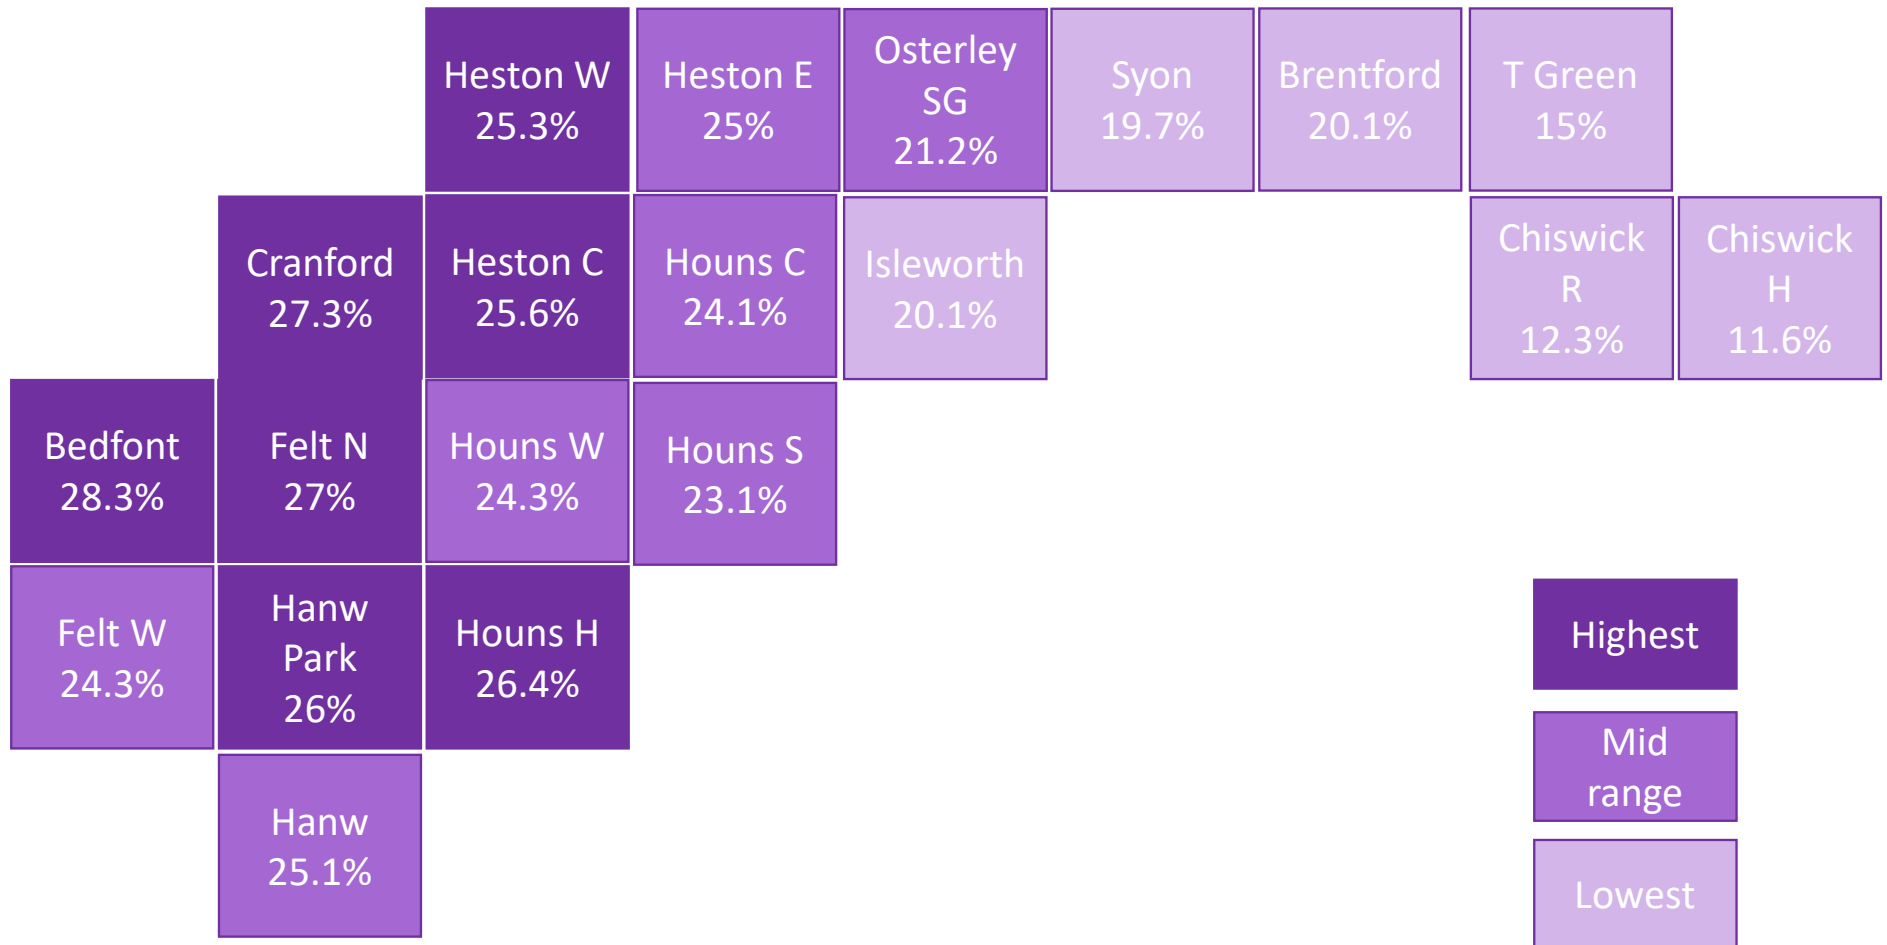

Hounslow HAF information pack

This information pack includes data and information on the following:

1. Number of children and young people per ward who are eligible for Free School Meals
2. Child poverty per ward
3. % of Year 6's with obesity by ward 2017/18
4. Overview of the data by ward
5. Top 15 schools with the highest % of eligible children on Free School Meals

Number of children and young people per ward who are eligible for Free School Meals

Child poverty per ward (IDACI 2018)

% of Year 6's with obesity by ward 2017-18

Overview by wards

Ward	No of FSM childr	Poverty (% in Pov	% year 6 obesity
Bedfont	405	25.9	28%
Brentford	719	30.7	20%
Chiswick Homefields	64	12.3	12%
Chiswick Riverside	522	12.4	12%
Cranford	308	27.9	27%
Feltham North	318	24.5	27%
Feltham West	431	23.1	24%
Hanworth	409	29.6	25%
Hanworth Park	841	22.5	26%
Heston Central	461	21.9	26%
Heston East	1014	21.8	25%
Heston West	520	29.6	25%
Hounslow Central	306	14.5	24%
Hounslow Heath	561	22.7	26%
Hounslow South	309	9.4	23%
Hounslow West	335	20.3	24%
Isleworth	325	29	20%
Osterley and Spring Grove	360	13.9	21%
Syon	909	25.1	20%
Turnham Green	103	16.8	15%

Top 15 schools
with the highest %
of eligible children
on Free School
Meal
(School census
Autumn 2020)

School name	% FSM
Green Dragon Primary	38.0%
St Richard's Church of England Primary	37.0%
Reach Academy Feltham	34.2%
Ivybridge Primary	31.4%
Edison Primary	30.4%
Bolder Academy	30.2%
Springwest Academy	28.5%
Space Studio West London	28.2%
Victoria Junior	28.0%
The William Hogarth Primary	27.9%
Crane Park Primary	27.5%
Norwood Green Junior	26.4%
Oriel Primary	26.1%
Kingsley Academy	26.1%