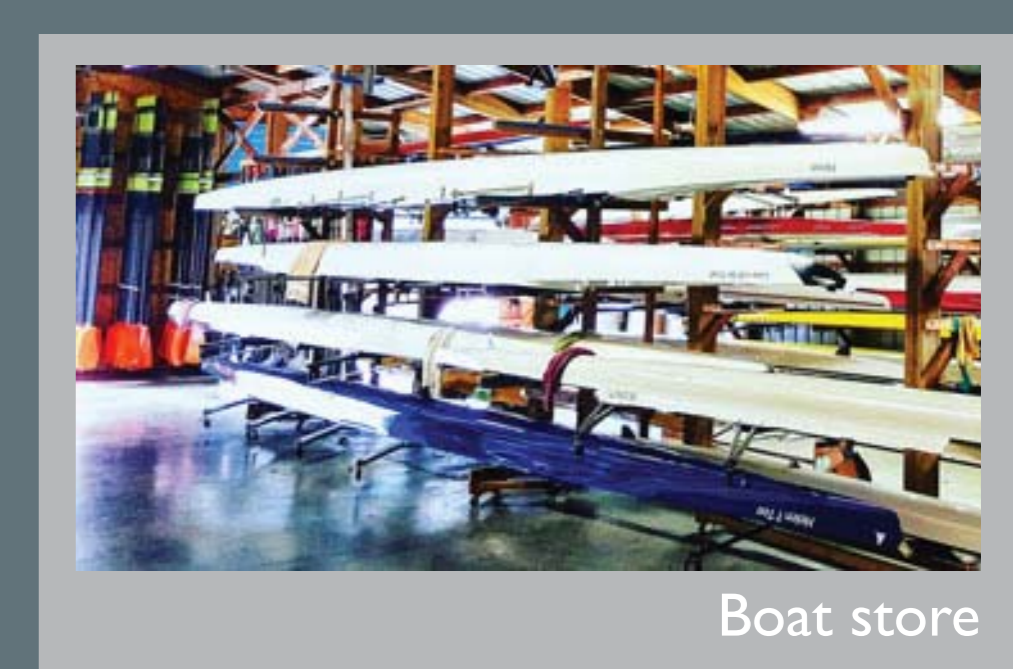

Team change

Team change

Team change

OUTLINE SPORTS FACILITIES OPTION 1

- 1 No. Hockey Artificial Grass Pitch (AGP) as current
- 2 No. new AGP's (comprising 1 No. football, & 1 No. football/rugby compliant AGP's)
- Grass rugby & football pitches
- Additional car parking
- Space for possible new 2nd artificial hockey pitch
- Pitch sports pavilion comprising; Team Changing rooms with Officials Change (serving up to 12 pitches) & Accessible Change, Clubroom (zoned for football, rugby, hockey) and ancillary accommodation; spectator viewing balconies over football AGP and grass pitches
- Dedicated new rowing clubhouse with new slipway
- Secure stores or pitch side shelters for players' kit

Function room

Rowing training

Boat store

OUTLINE SPORTS FACILITIES OPTION 2

- 1 No. Hockey Artificial Grass Pitch (AGP) as current
- 2 No. new AGP's (comprising 1 No. football, & 1 No. football/rugby compliant AGP's)
- Grass rugby & football pitches
- Additional car parking
- Space for possible new 2nd artificial hockey pitch
- Multi sport Pavilion comprising; Team Changing rooms (serving Artificial Grass Pitches and watersports) with Officials Change & Accessible Change, Clubroom (zoned for football, hockey and rowing clubs) and ancillary accommodation, spectator viewing balconies over hockey AGP and shared rugby/football AGP
- Separate boat store
- Secure stores or pitch side shelters for players' kit
- Grass sports changing rooms