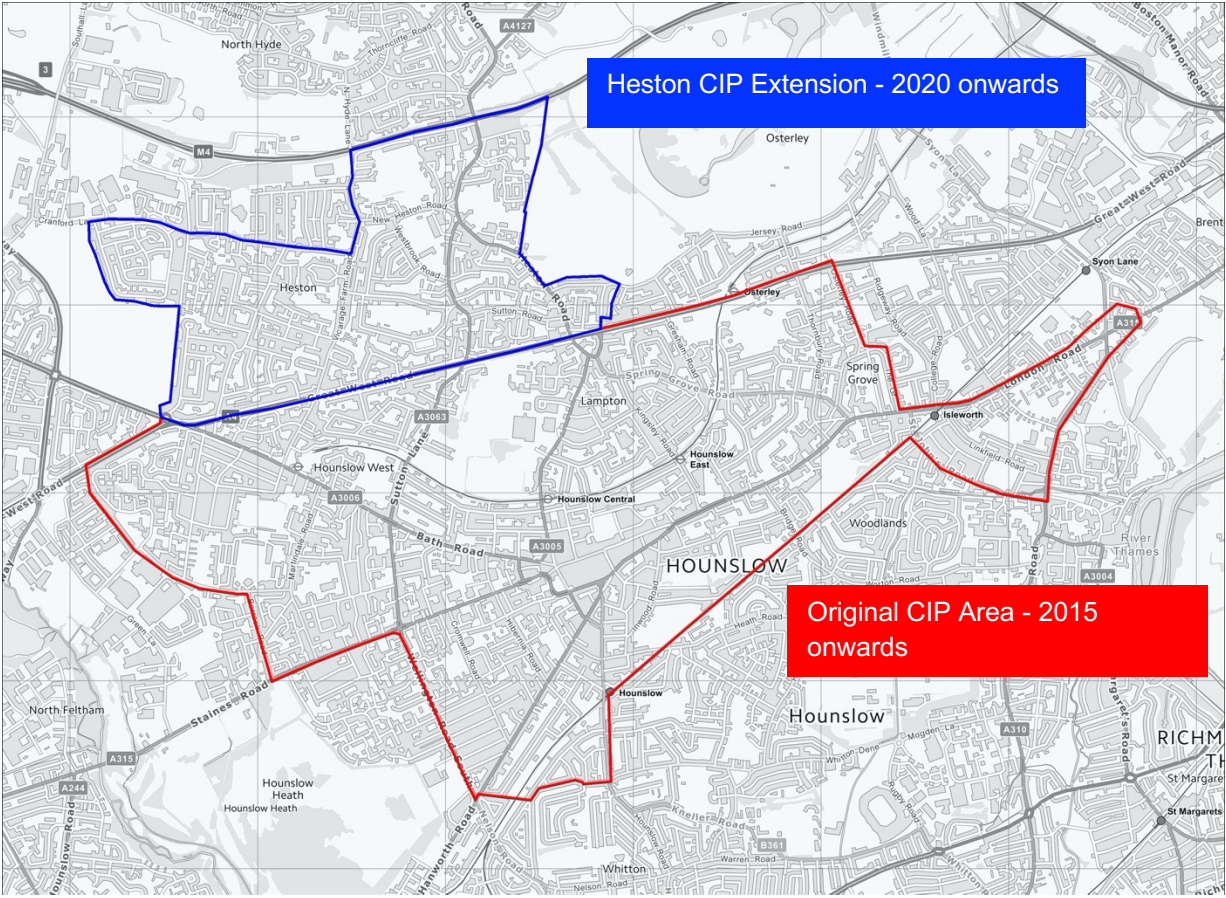

London Borough of Hounslow

Statement of Licensing Policy 2020-25

Appendix 1. Cumulative Impact Map

Heston CIP Extension - 2020 onwards

Original CIP Area - 2015 onwards