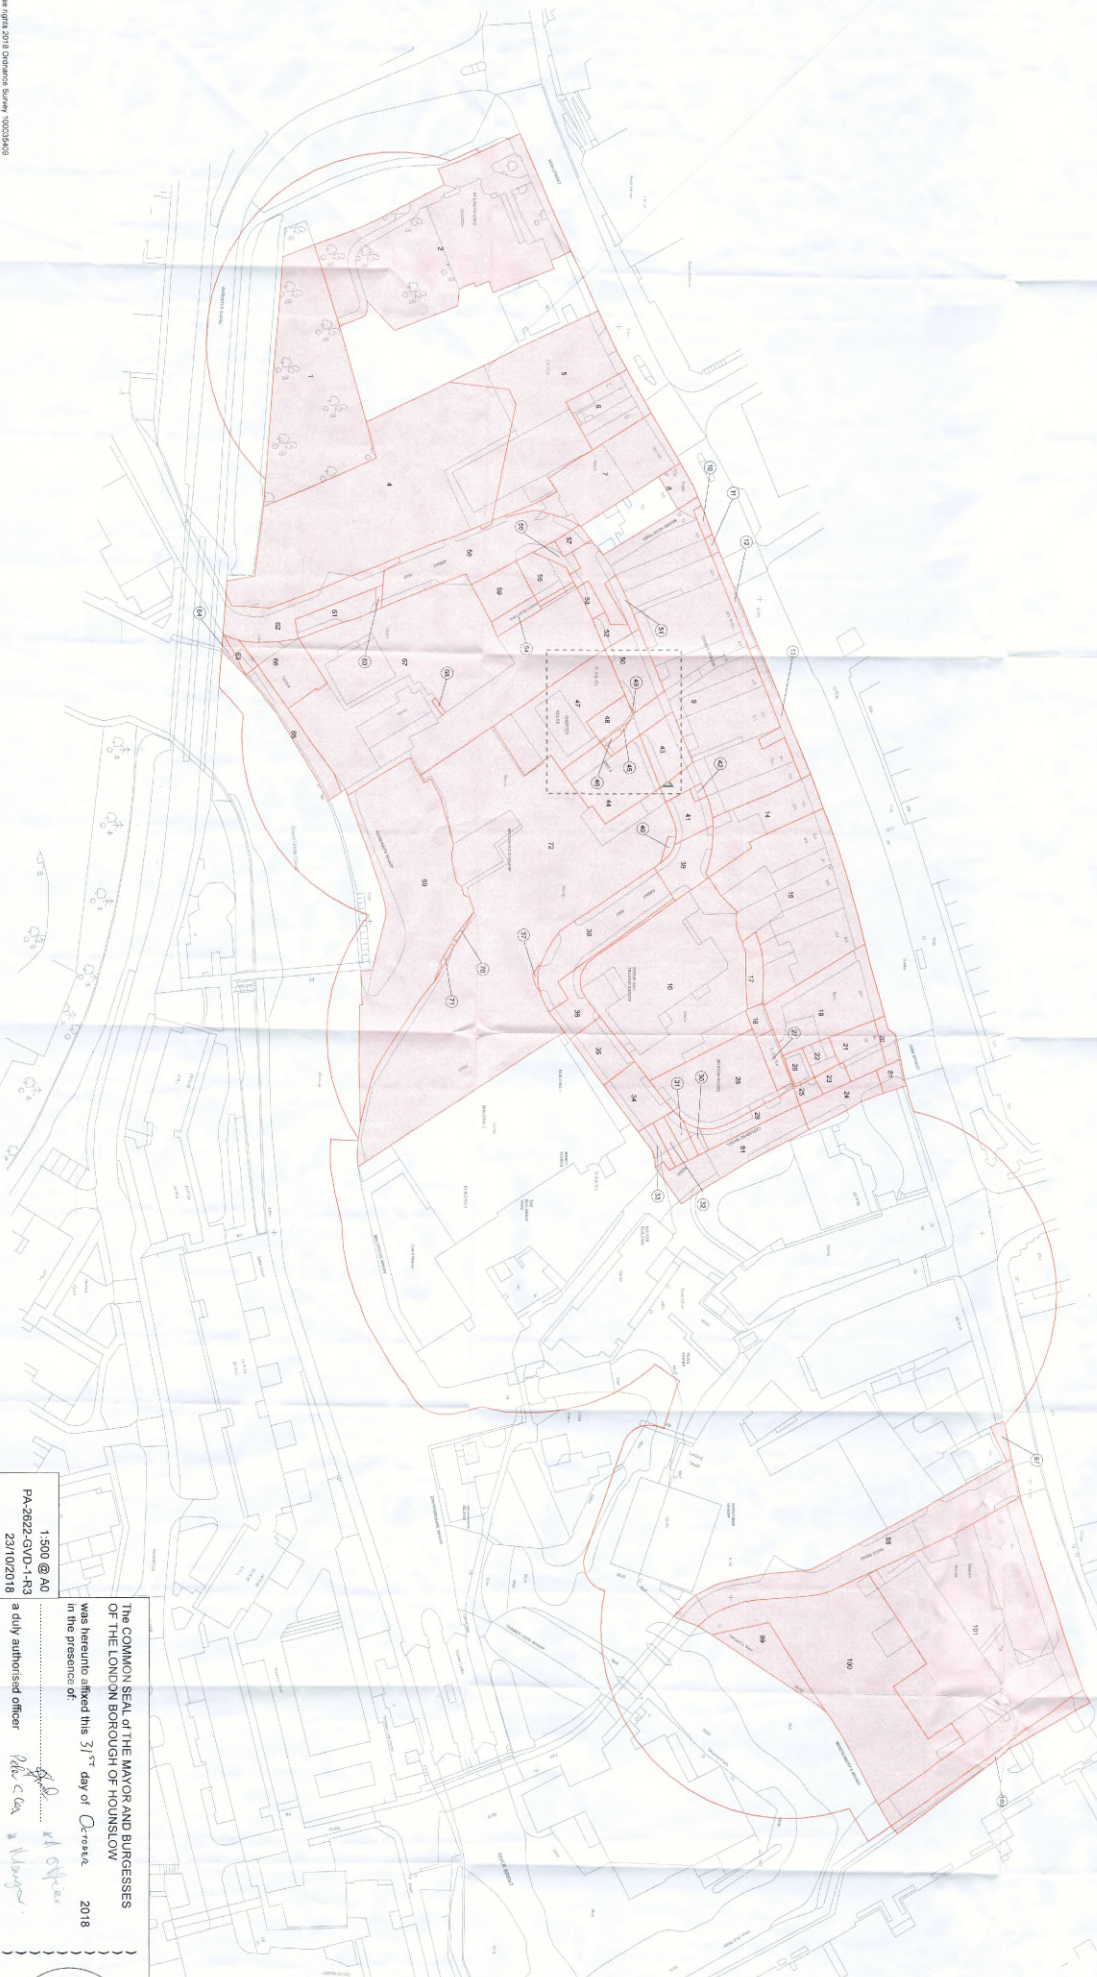

MAP REFERRED TO IN THE LONDON BOROUGH OF HOUNSLOW (LAND SOUTH OF BRENTFORD HIGH STREET)
COMPULSORY PURCHASE ORDER 2017 - GENERAL VESTING DECLARATION NO. 1 PLAN

Scale 1:250

1:500 @ A0
PA-2622-GVD-1-R3
23/10/2018

The COMMON SEAL of the MAYOR and BURGESSSES
OF THE LONDON BOROUGH OF HOUNSLOW
was hereunto affixed this 31st day of October, 2018
in the presence of:

[Signature]
a duly authorised officer

[Signature]
a duly authorised officer

[Signature]
a duly authorised officer