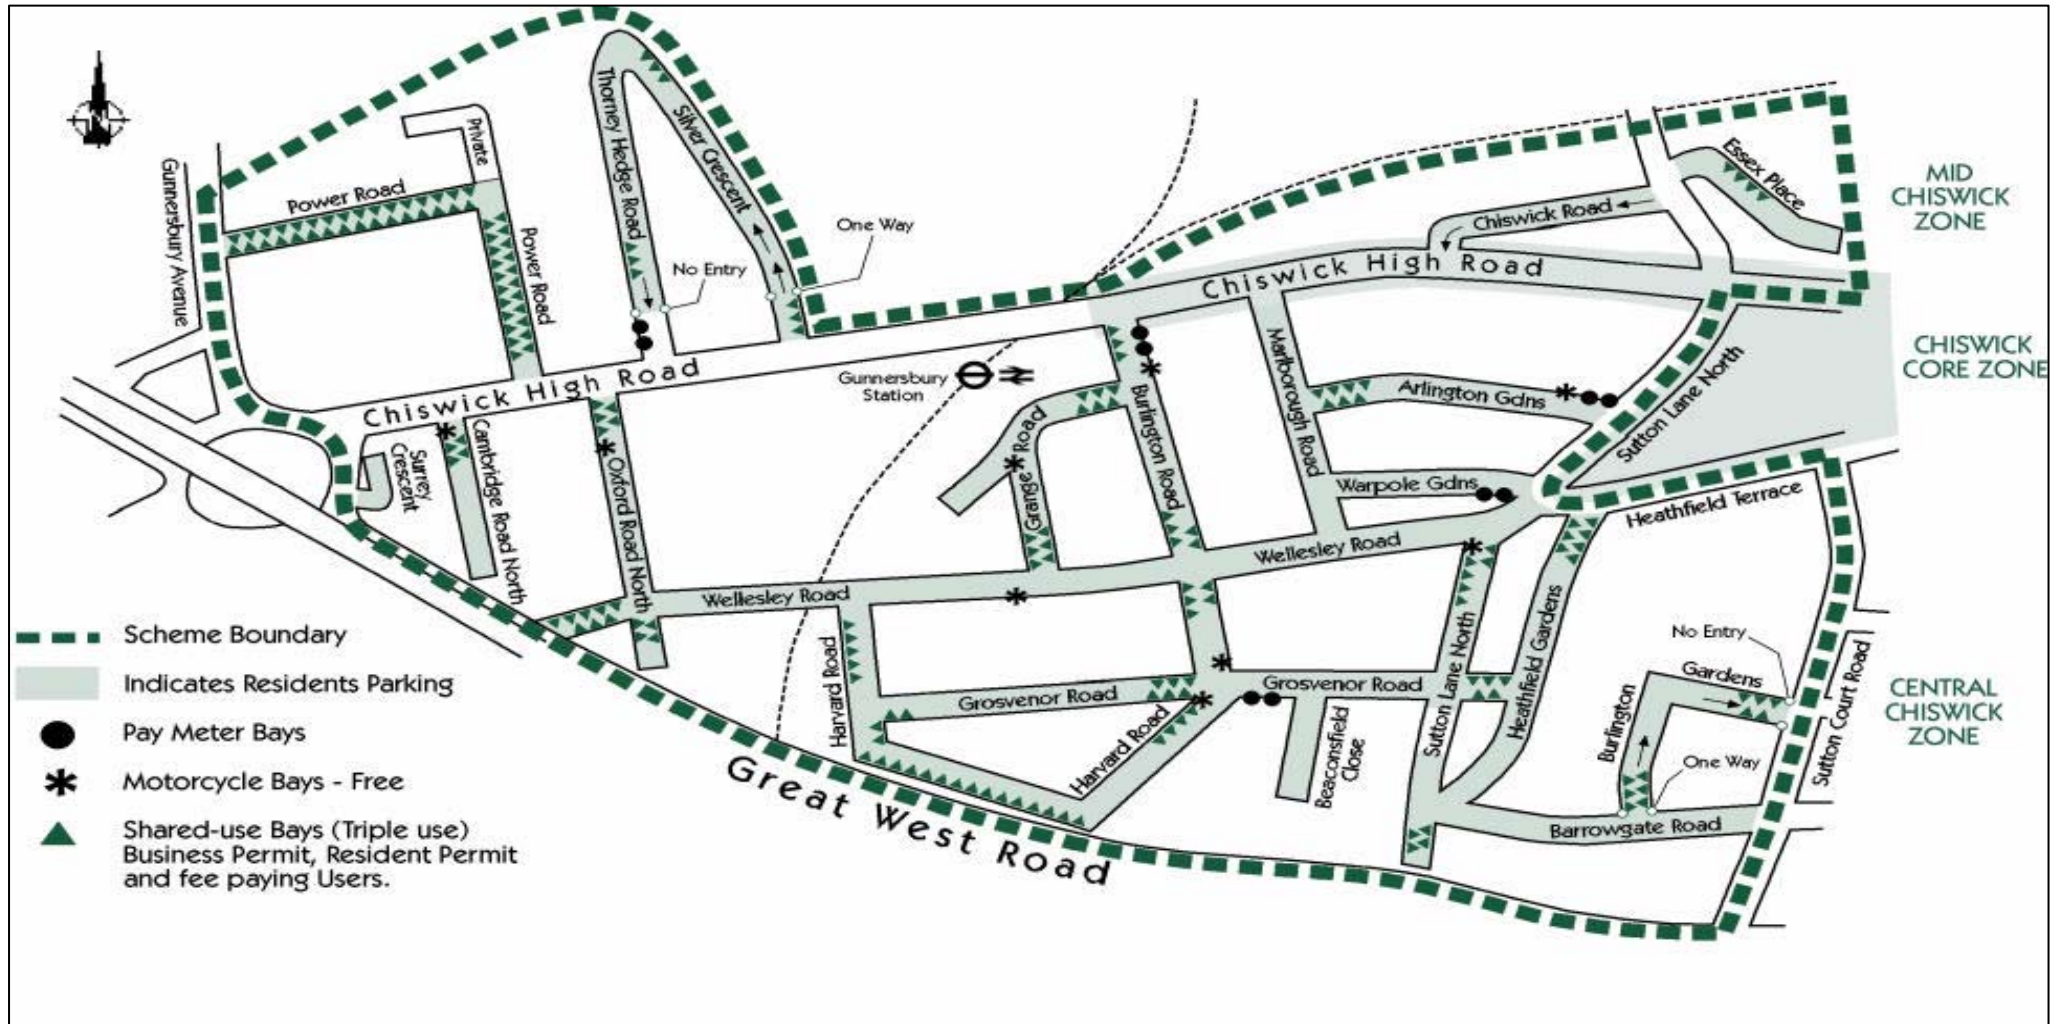

West Chiswick (CW) Controlled Parking Zone

Operational Hours
Monday – Friday 09.00 – 18.00