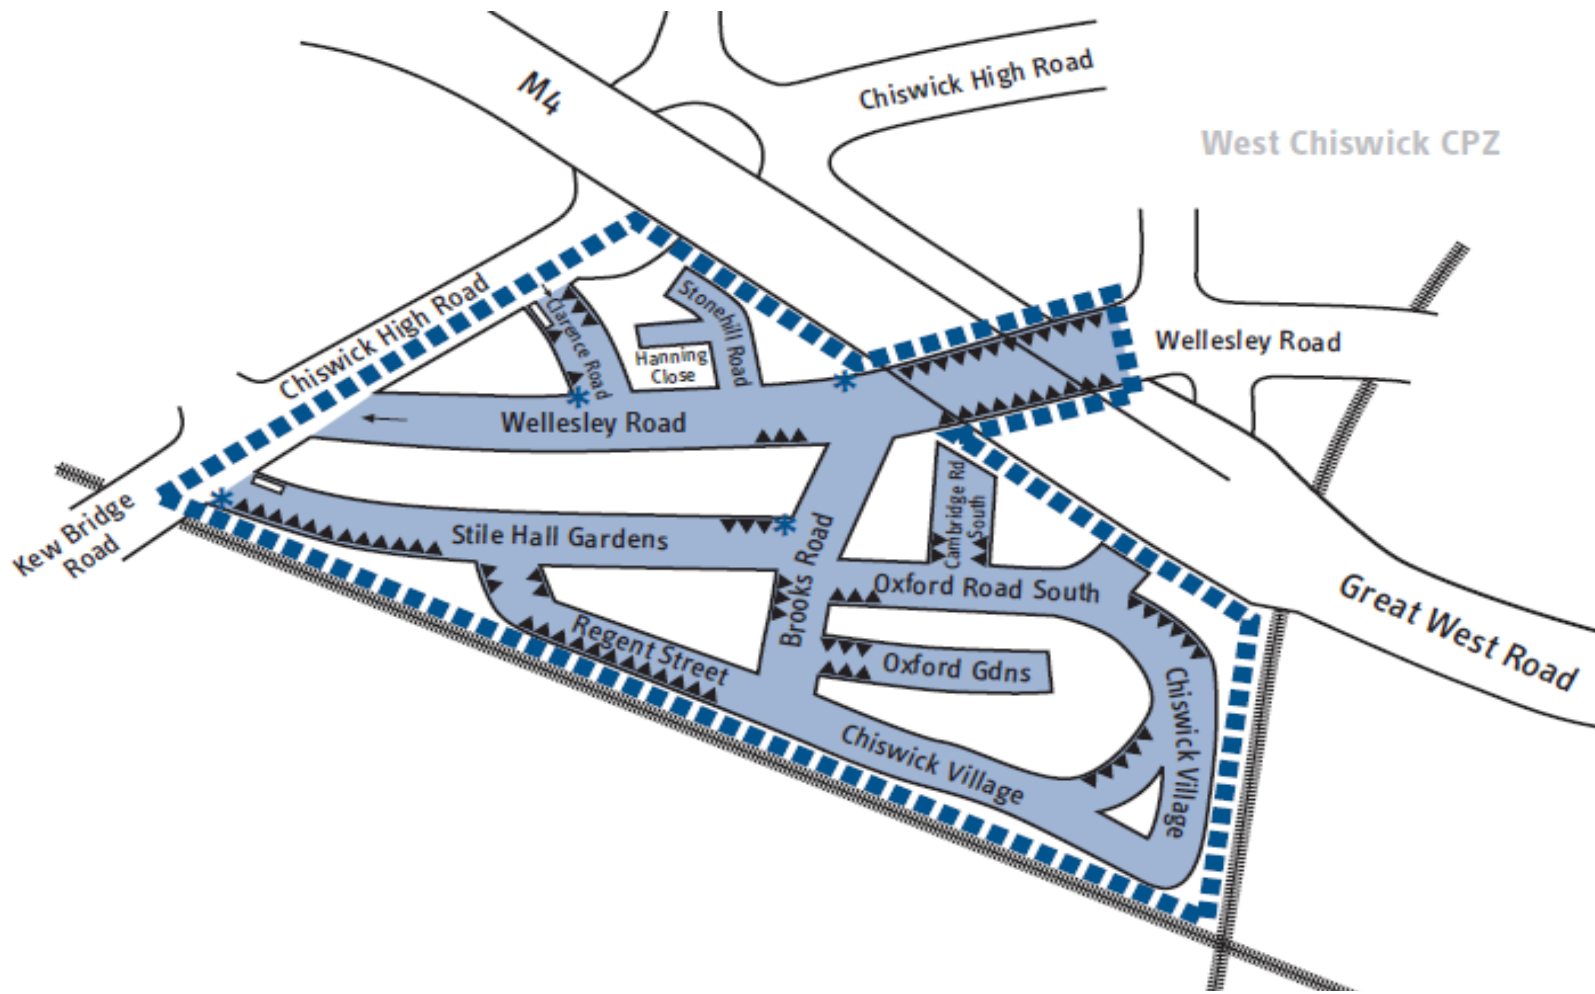

Stile Hall (SH) Controlled Parking Zone

Operational Hours
Monday - Friday
10am to Noon

- Boundary of Scheme
- Triple-use bays (Permit Holders & Fee Paying)
- Free Motor Cycle Bay
- Indicates Residents' Parking
- Loading Bay
- One way

This map is diagrammatical and these symbols are representative of areas NOT the number of bays.

Permits are NON-TRANSFERABLE between CPZ schemes.

Date: 30th October 2006
© Crown copyright. All rights reserved 100019263 2006