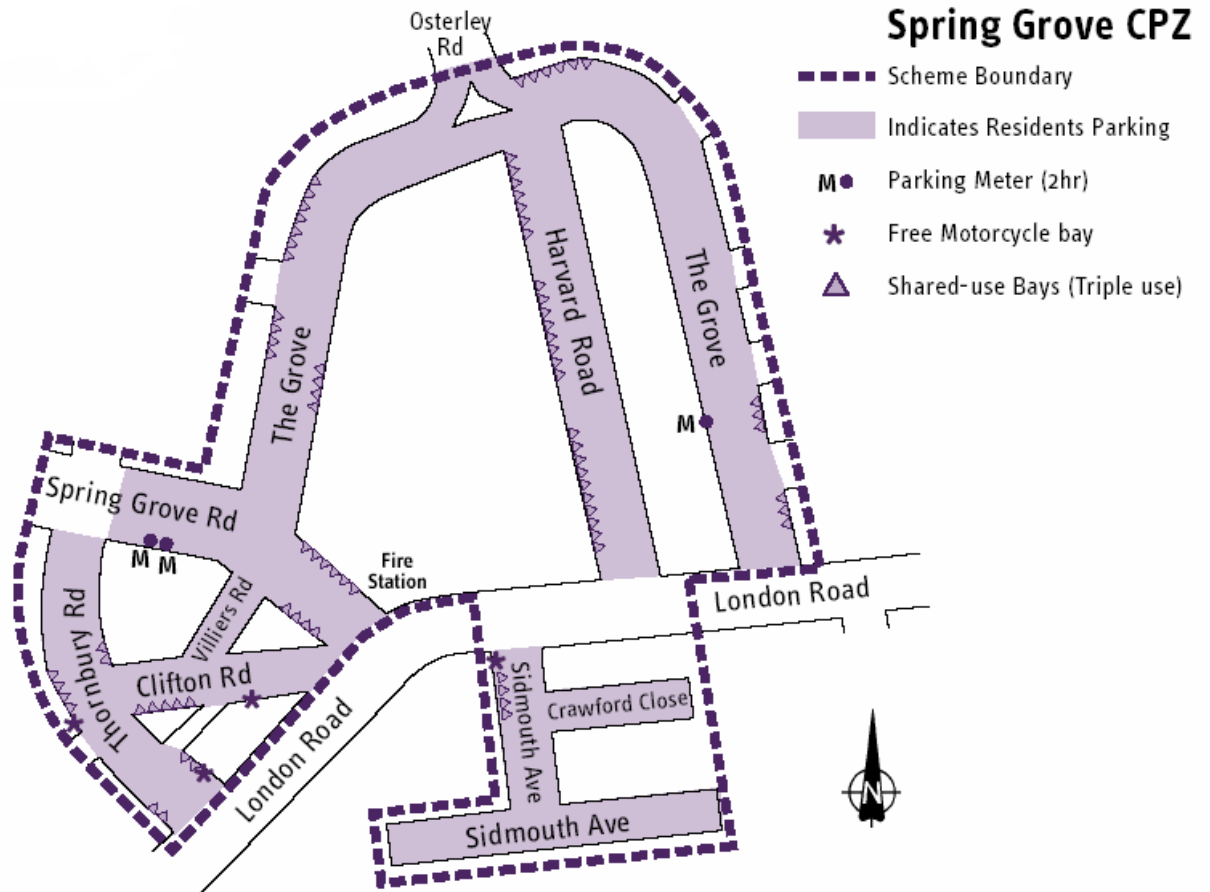

Spring Grove (SG) Controlled Parking Zone

Operational Hours
Monday – Friday 09.30 – 17.30