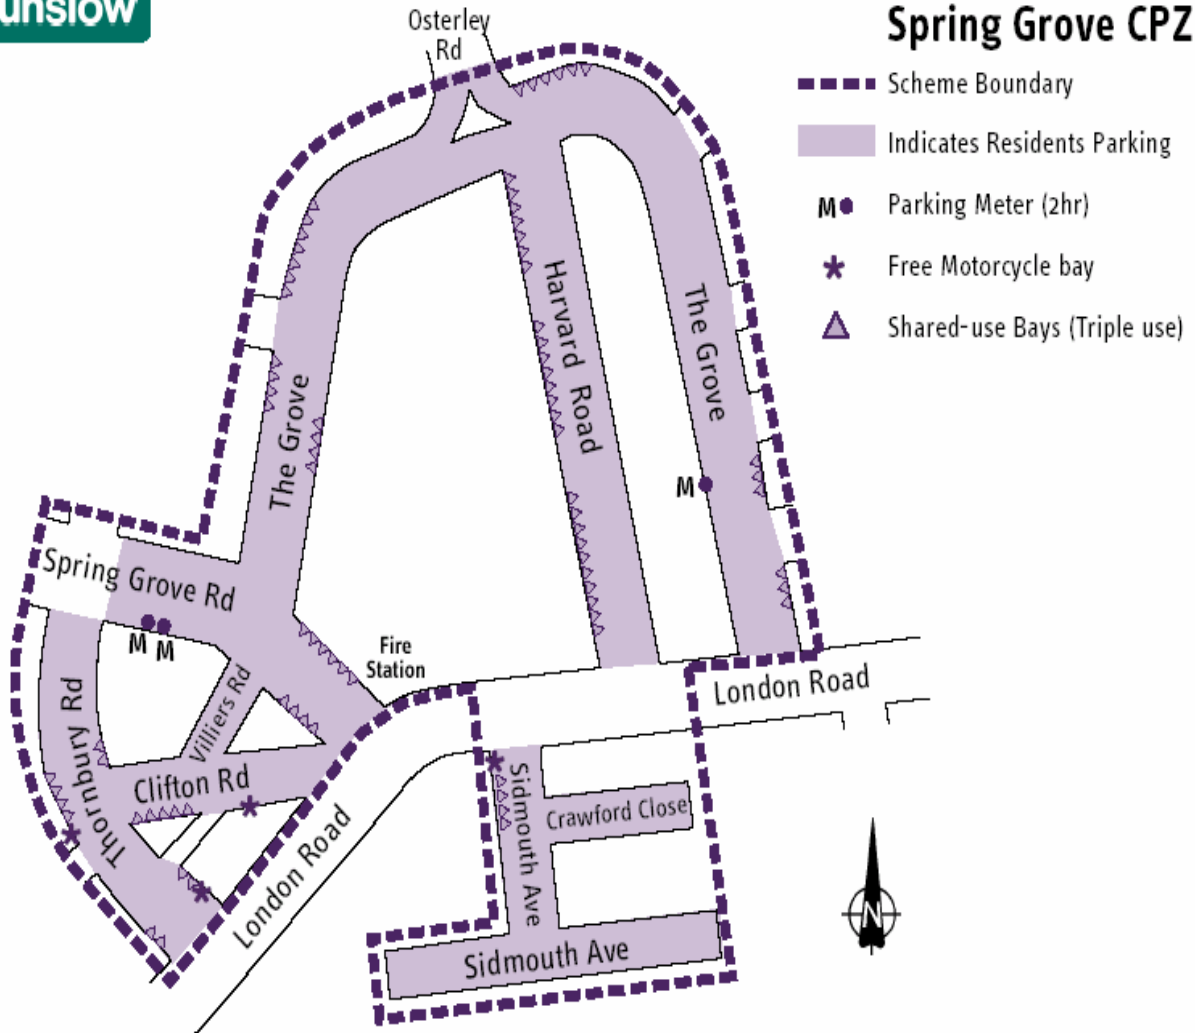

Spring Grove (SG) Controlled Parking Zone

Operational Hours

Monday – Friday 09.30 – 17.30