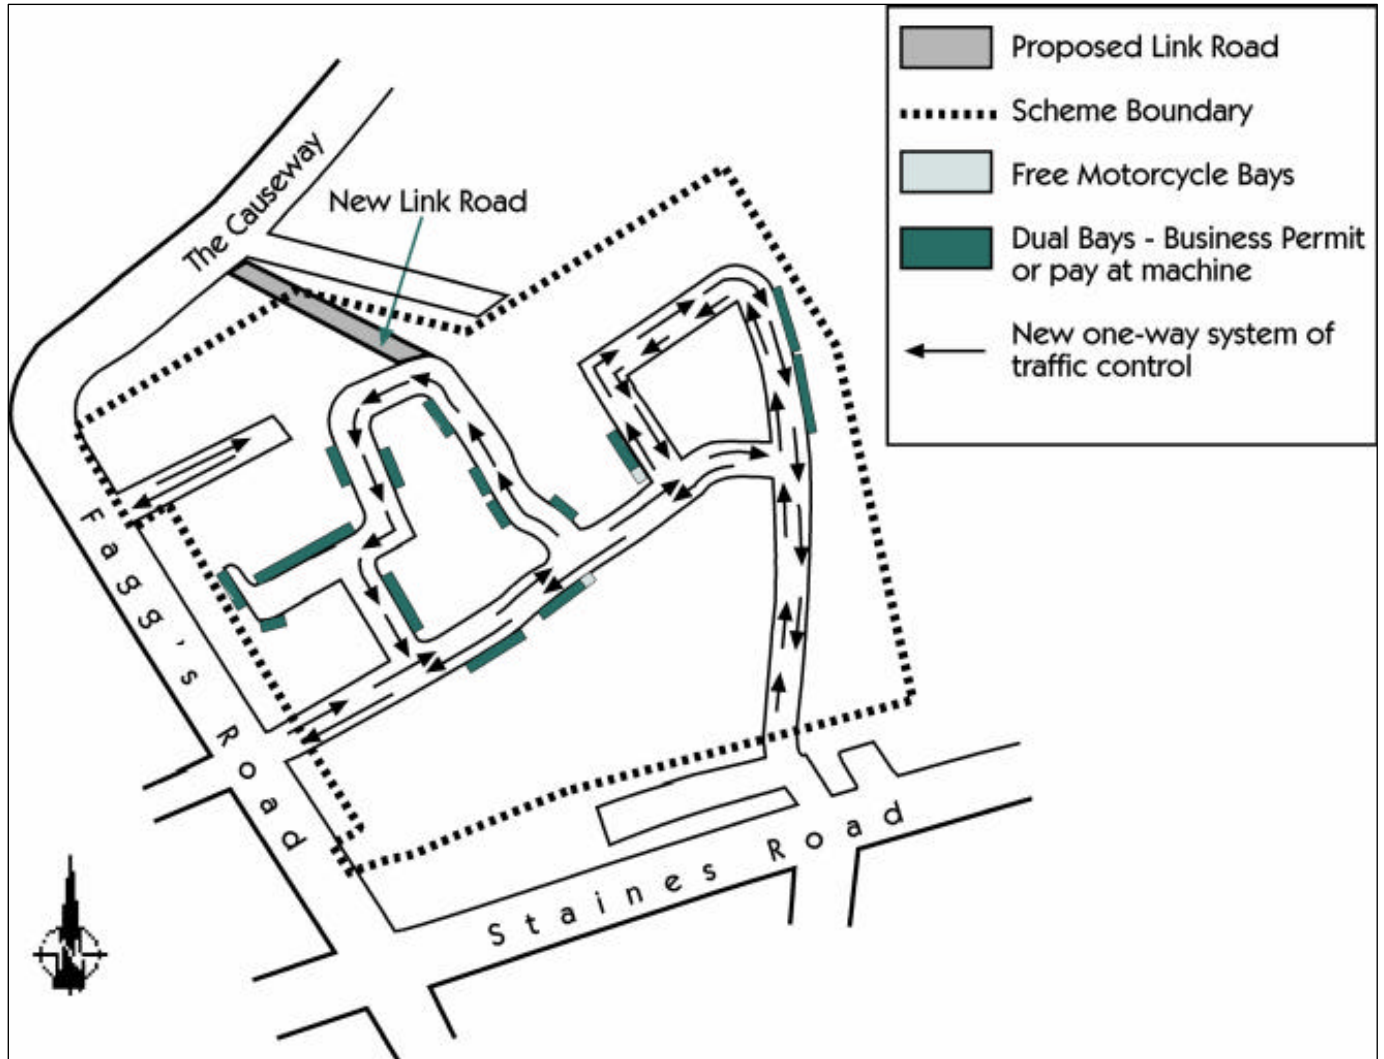

North Feltham Trading Estate Controlled Parking Zone

Operational Hours
Monday – Friday 9.30- 17.30