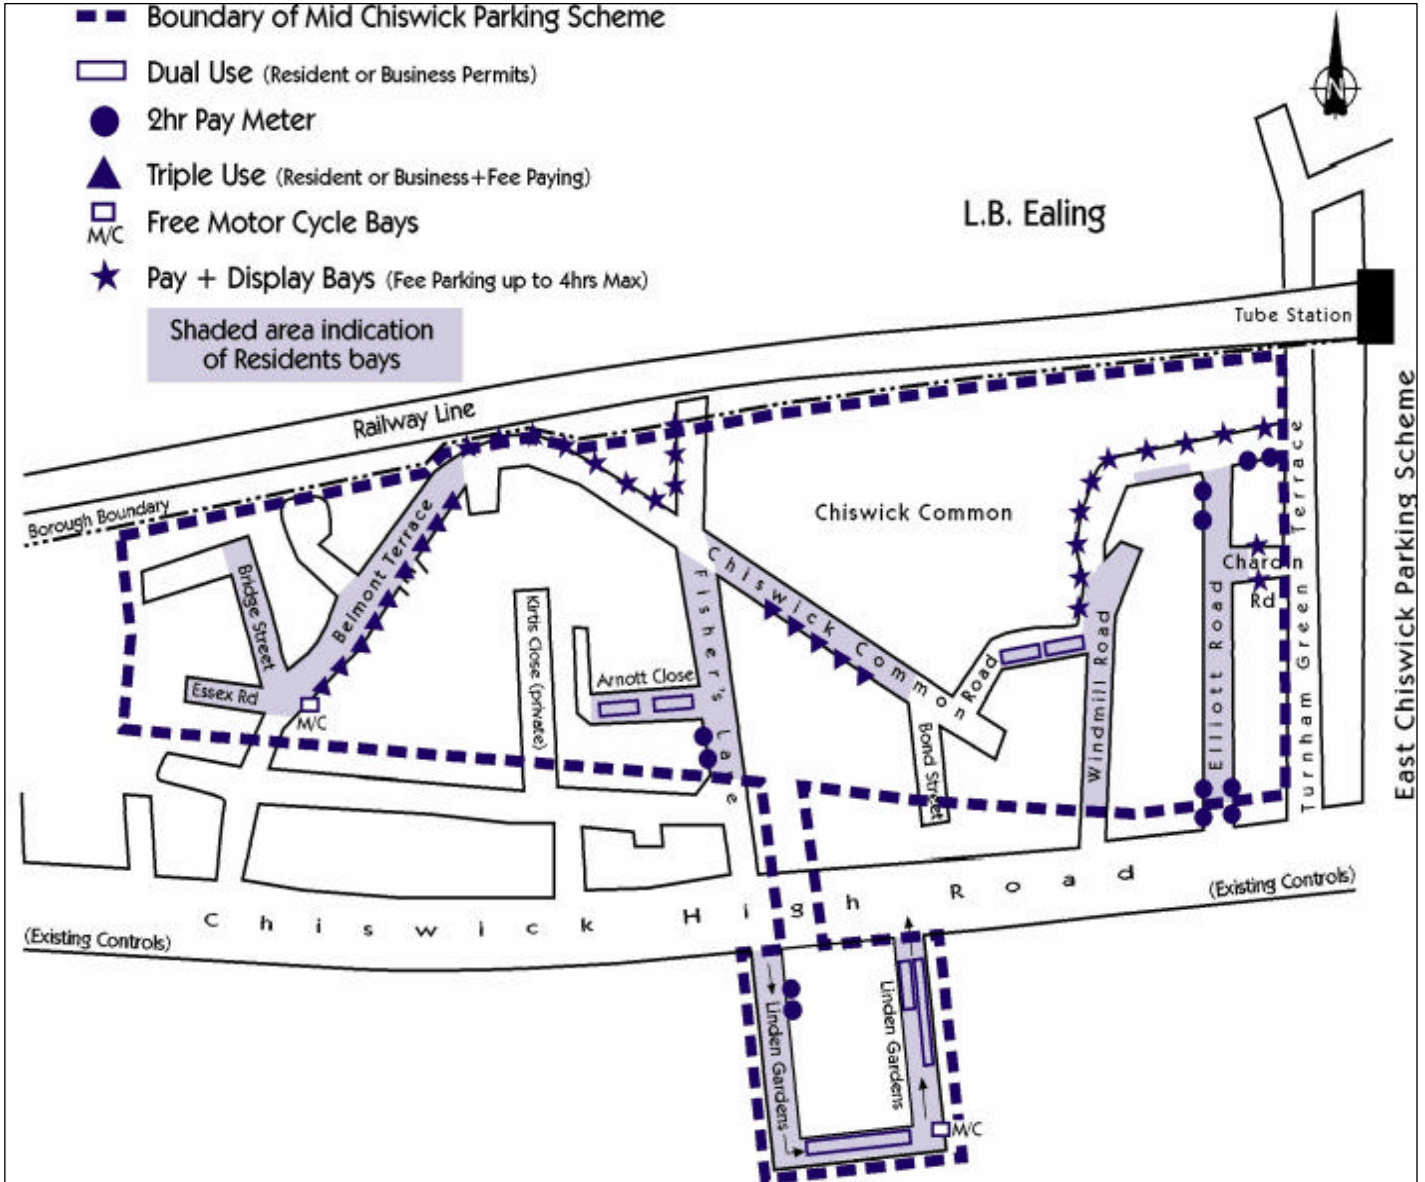

Mid-Chiswick (MC) Controlled Parking Zone

Operational Hours
Monday – Saturday 09.00 – 19.00