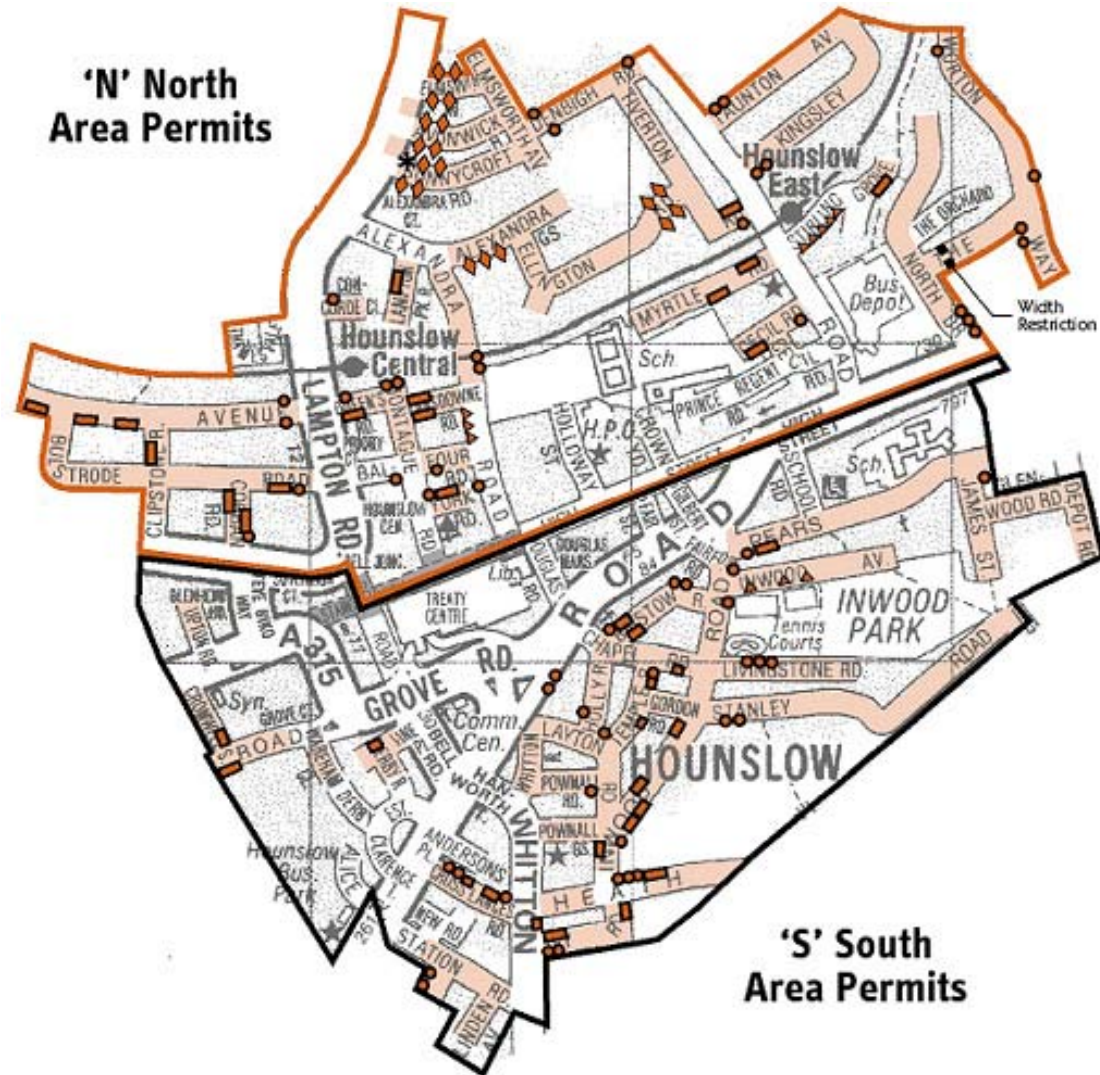

Hounslow Town Centre North Controlled Parking Zone

New Extended Area includes :-

- Avonwick Road
- Ellington Road
- Elmsworth Avenue
- Lampton Road (Part)
- Sunnycroft Road

- Indication of Residents only Bays in these areas
- Pay Meter Bays
- Business or Shared Dual Bays in these areas
- Pay and Display Bays
- Free Motorcycle Bay
- Triple Use Bays (Resident, Business and Fee Paying)
- Pedestrianised Area

These symbols are representative of the areas NOT the number of bays.

Hours of Operation
 Mon-Fri 9.30am to 6.00pm
 Sat 9.30am to 12.30pm

(Please note this plan is diagrammatical)

**N.B. All charged bays operate
 Mon to Sat 9.30am to 6.00pm.**