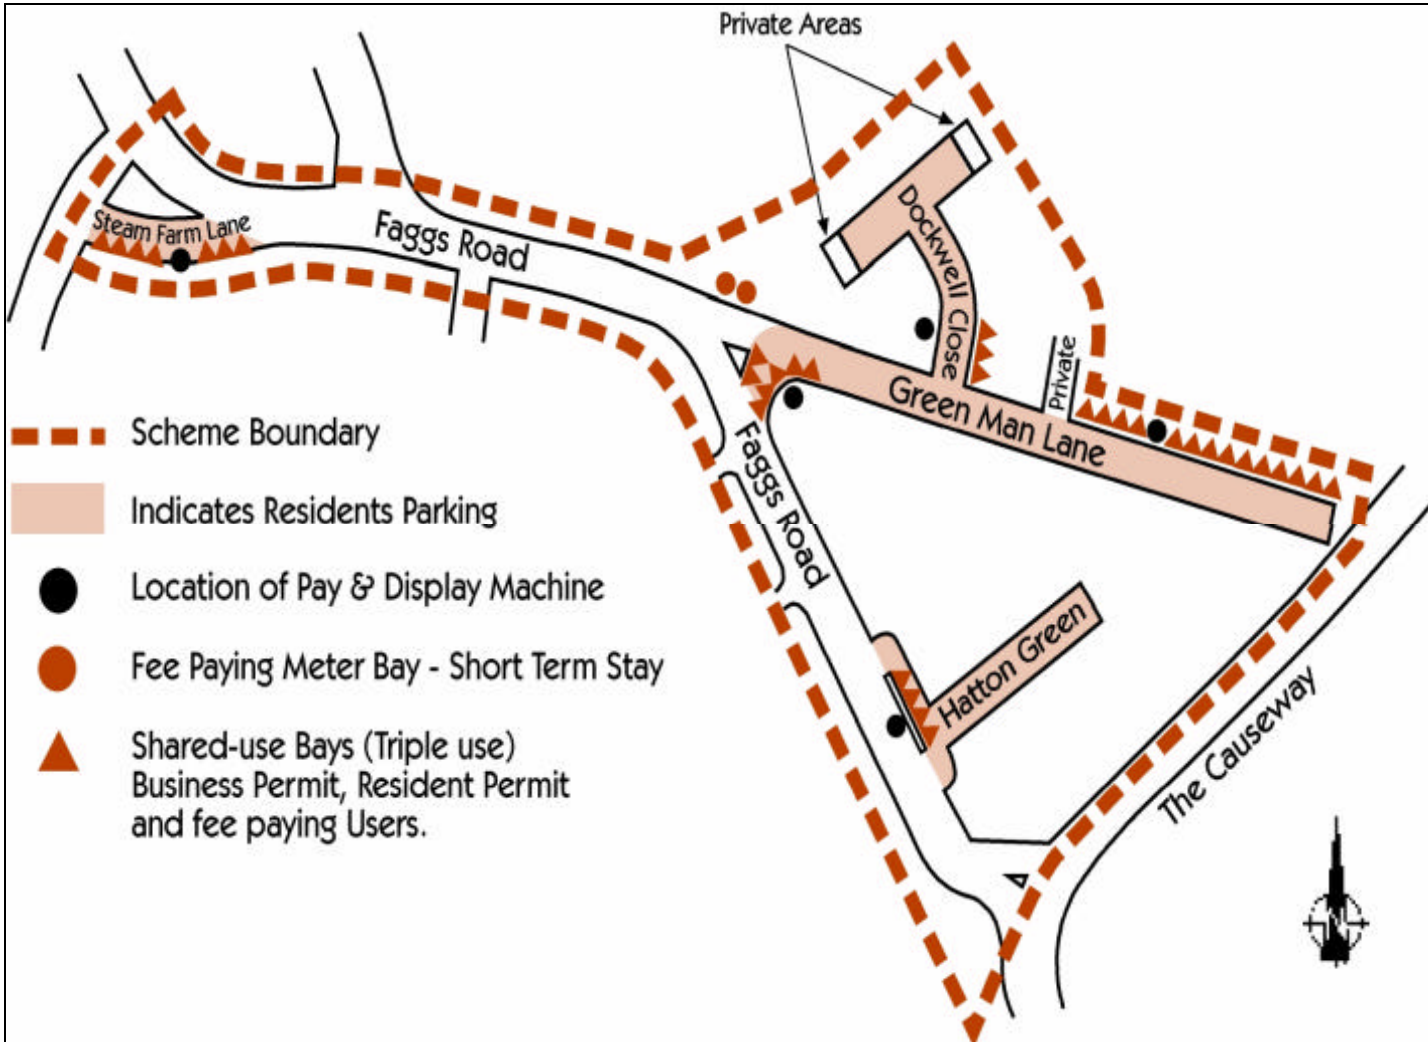

### Hatton Green (HG) Controlled Parking Zone

#### Operational Hours

**Monday – Friday 09.30 – 17.30**