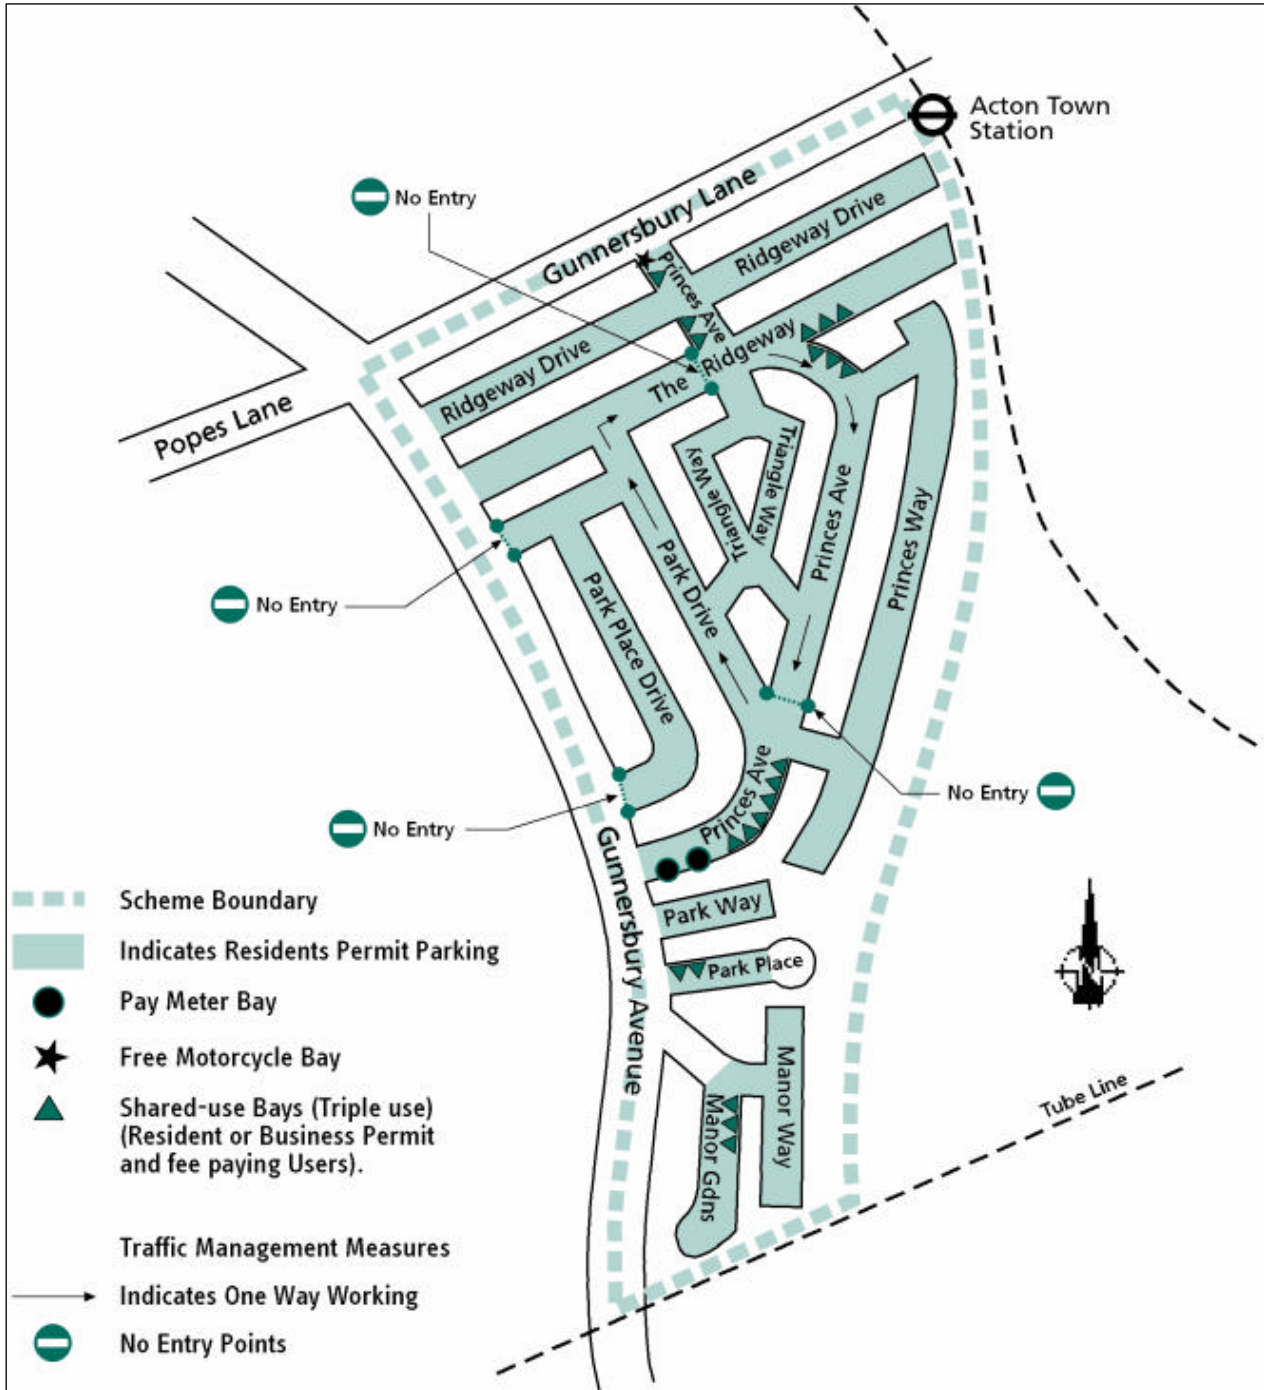

Gunnersbury Estate (GE) Controlled Parking Zone

Operational Hours

Monday – Friday 09.30 – 11.30 15.30 -17.30