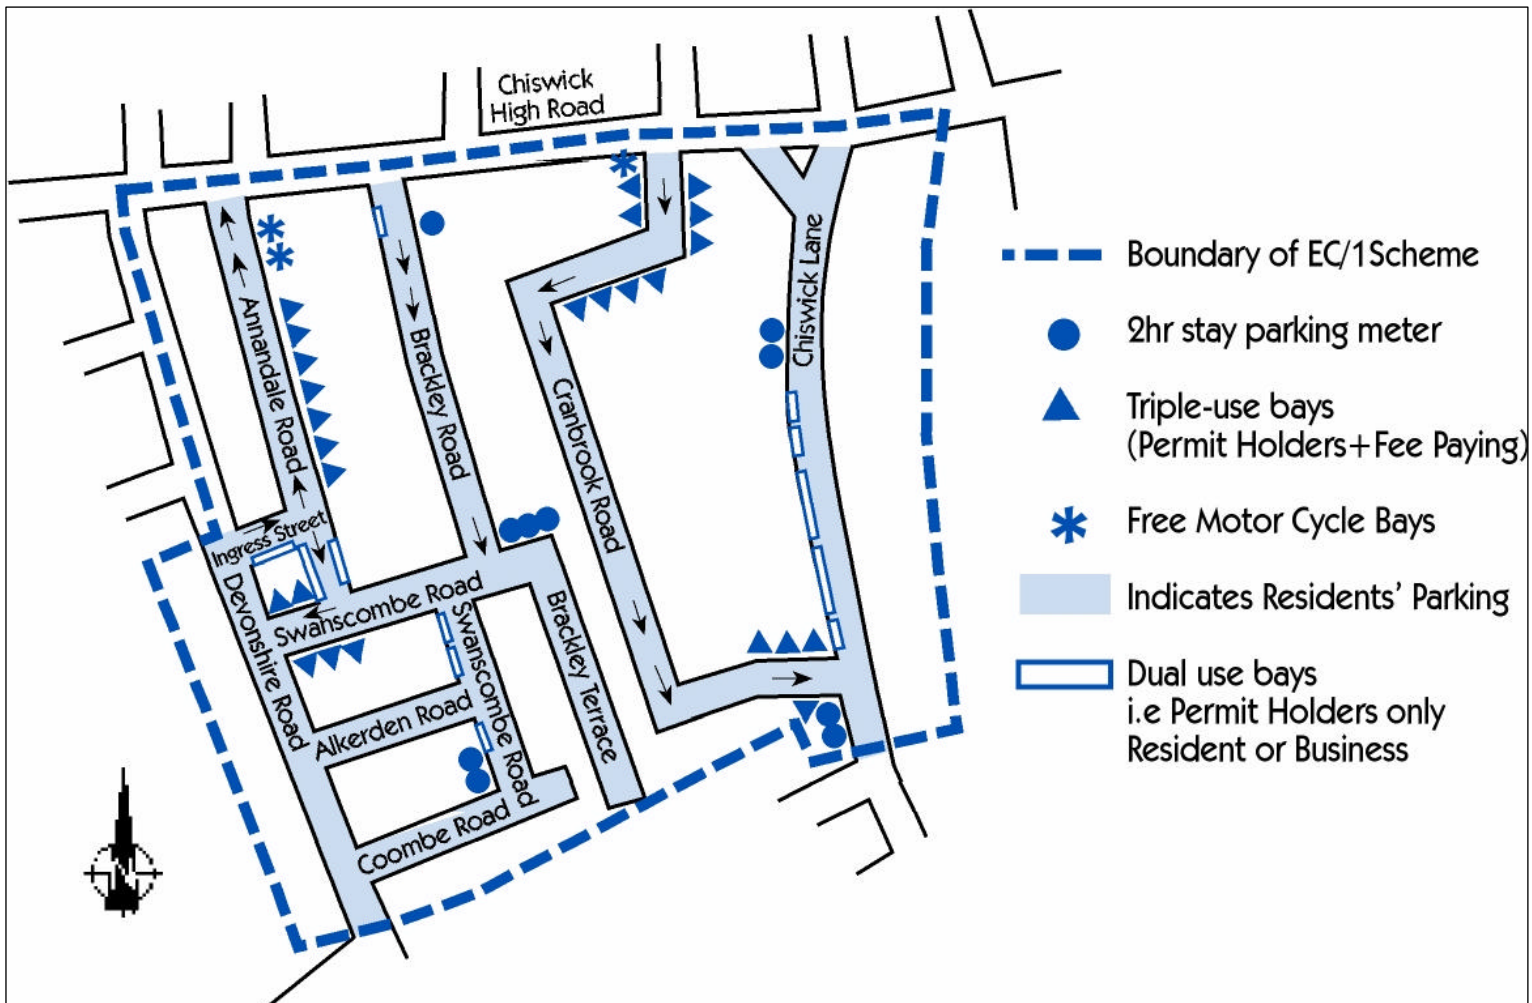

EC1 Controlled Parking Zone

Operational Hours

Monday – Saturday 09.00 – 19.00