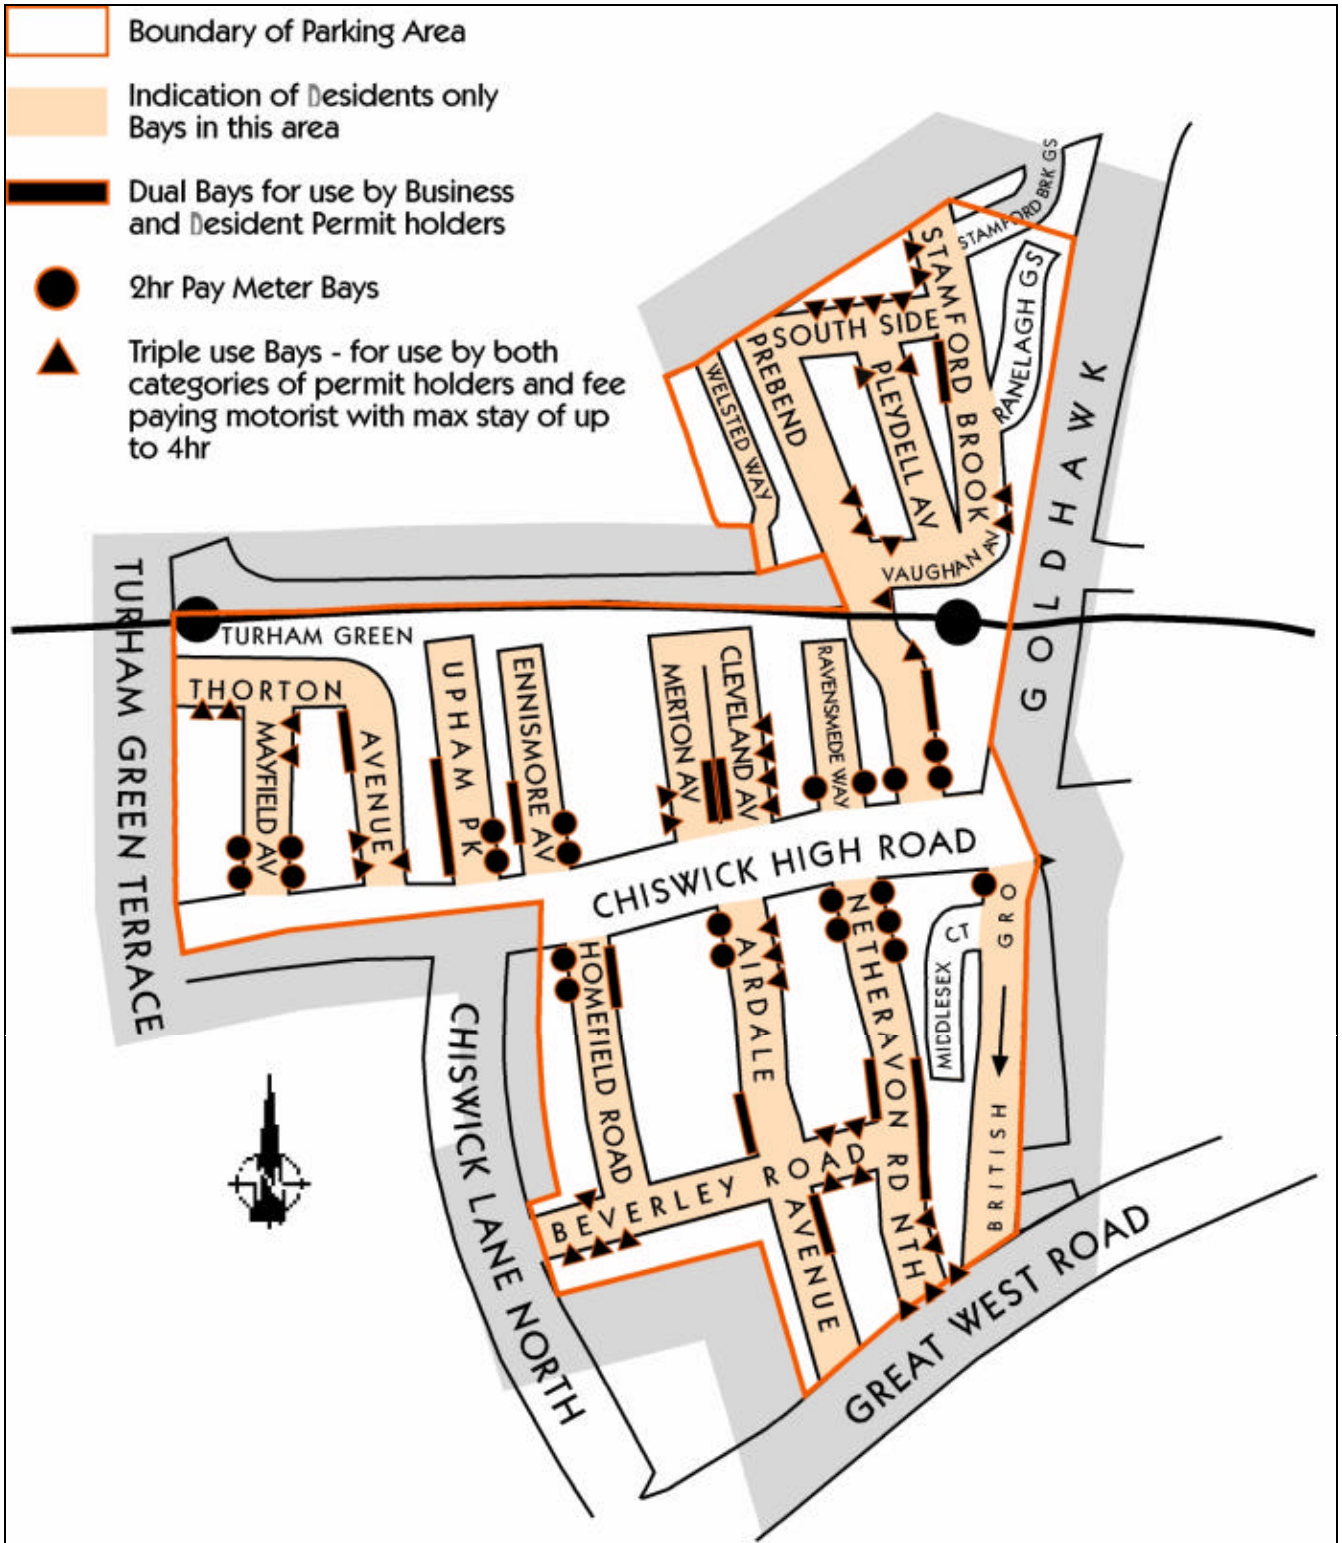

East Chiswick (EC) Controlled Parking Zone

Operational Hours

Monday- Saturday 09.00 – 19.00