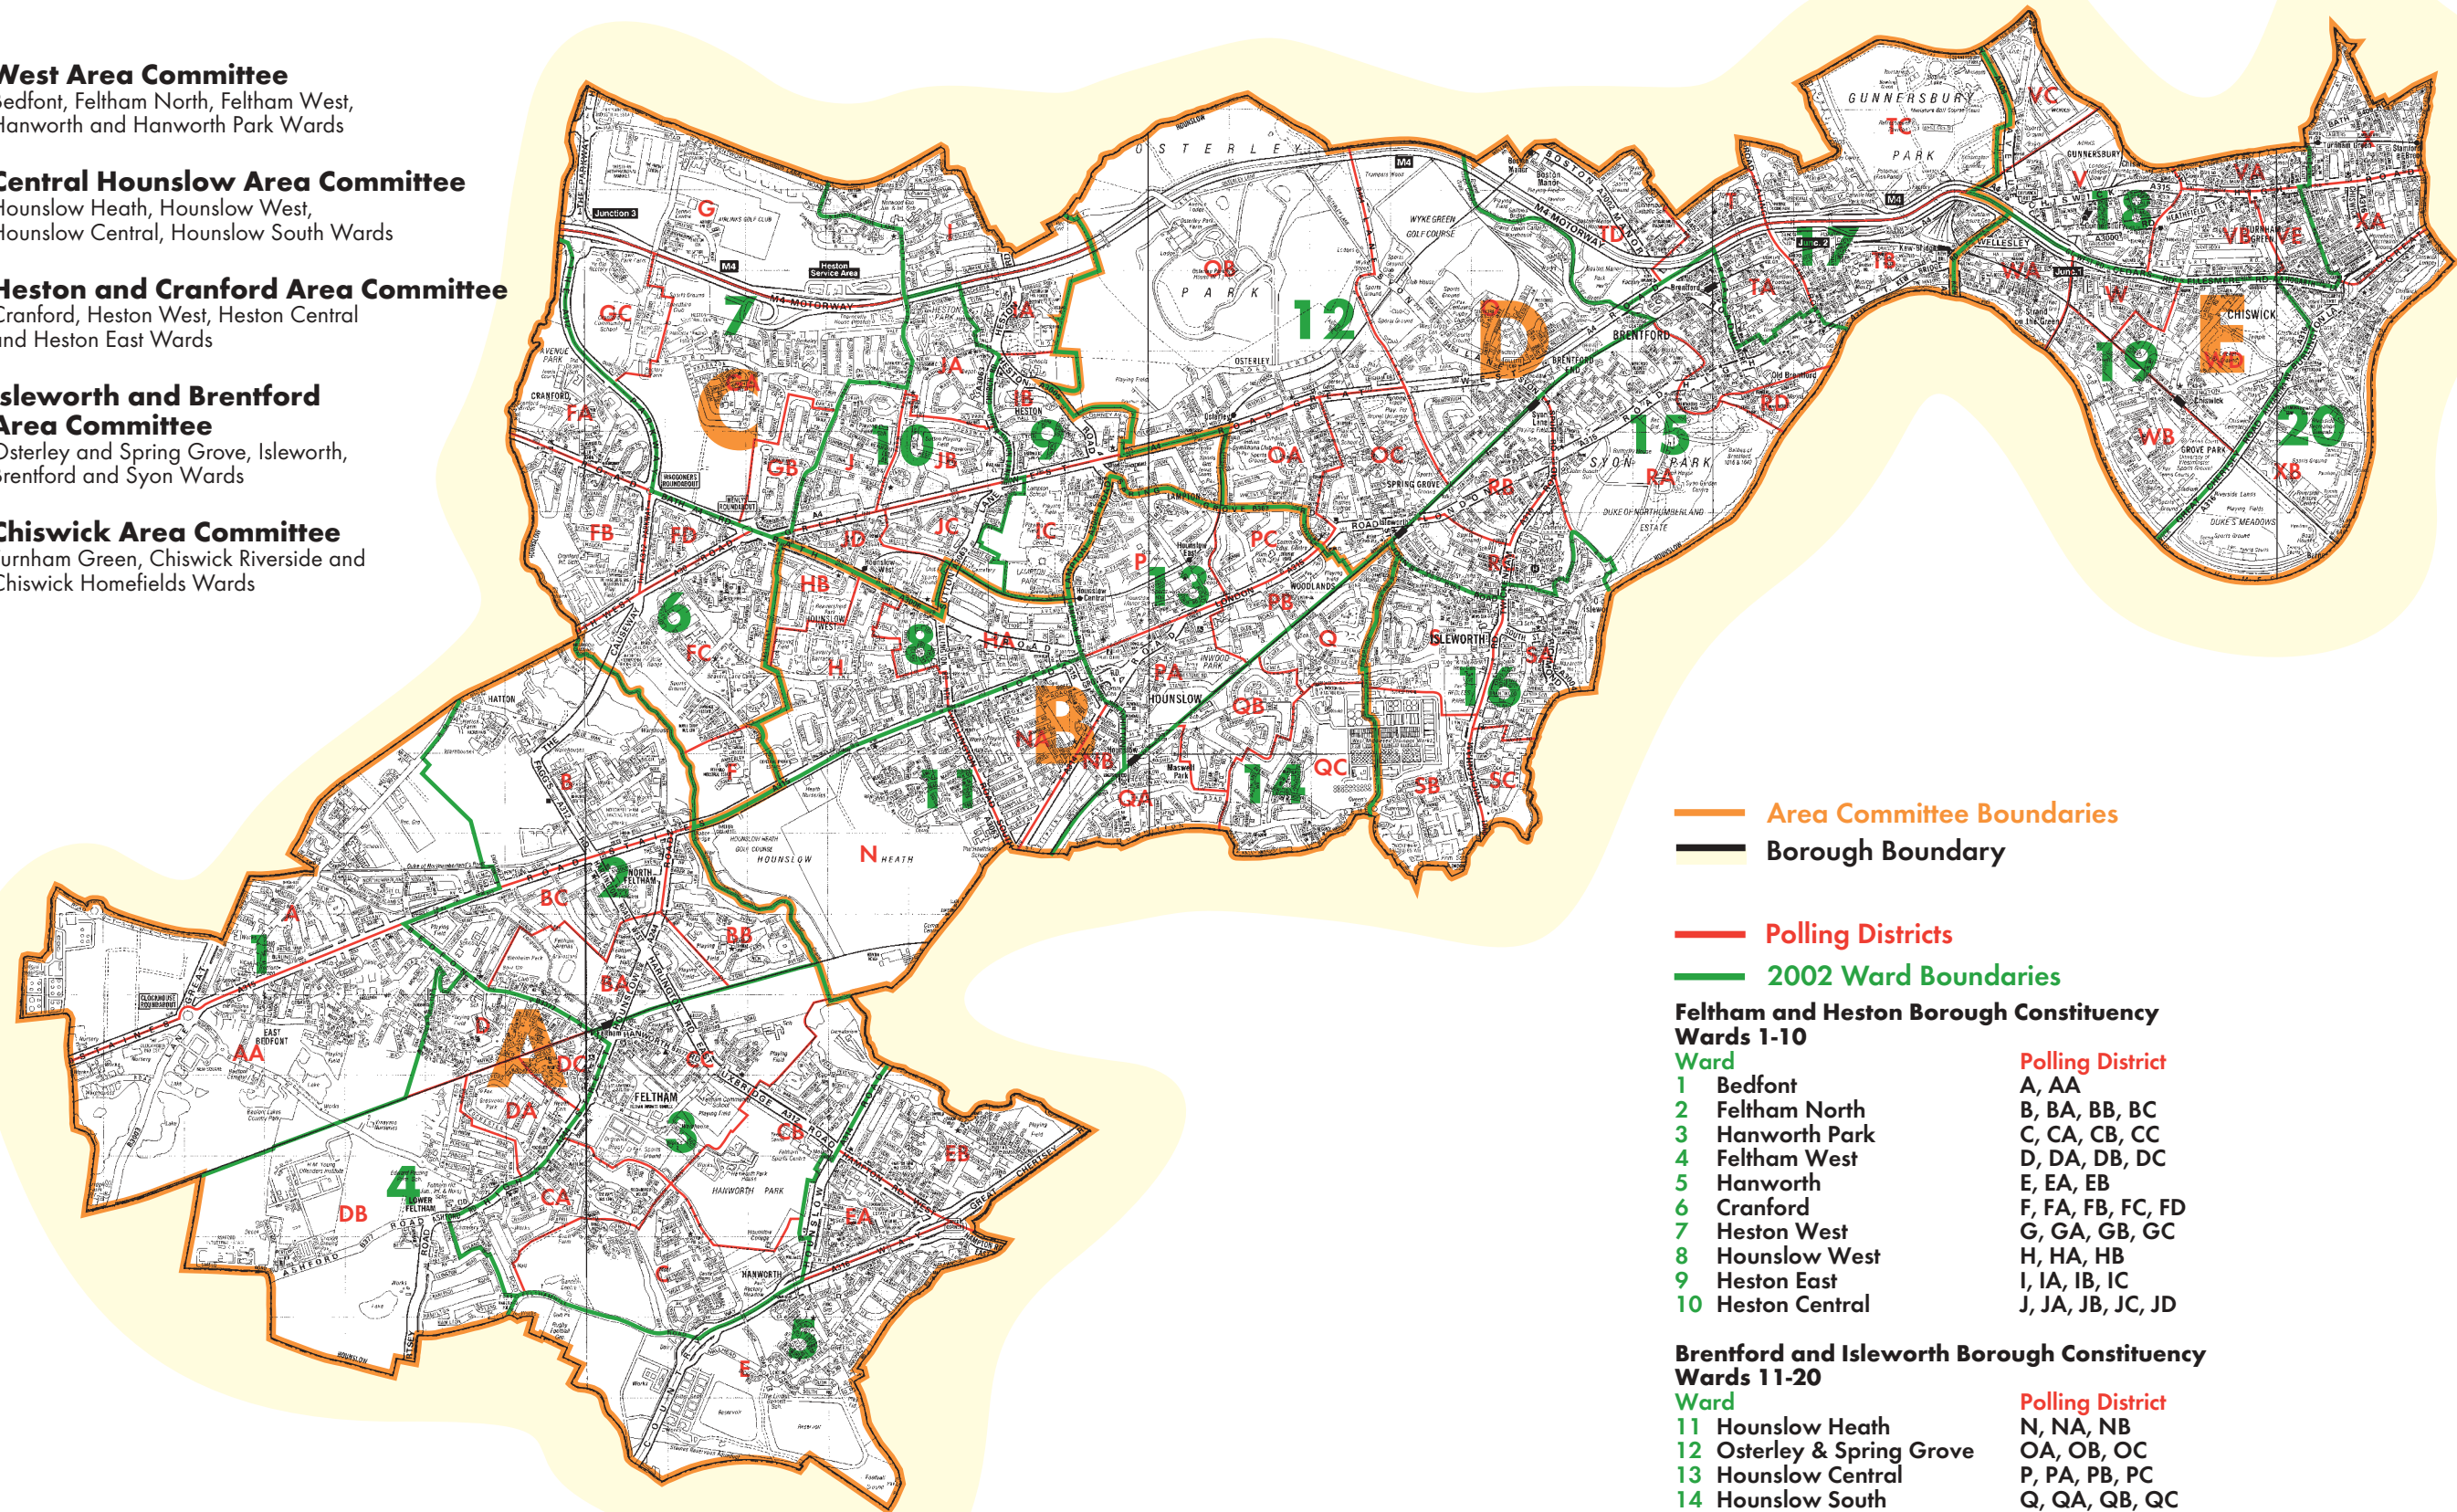

# 2002 Wards - London Borough of Hounslow

- A West Area Committee**  
Bedfont, Feltham North, Feltham West, Hanworth and Hanworth Park Wards
- B Central Hounslow Area Committee**  
Hounslow Heath, Hounslow West, Hounslow Central, Hounslow South Wards
- C Heston and Cranford Area Committee**  
Cranford, Heston West, Heston Central and Heston East Wards
- D Isleworth and Brentford Area Committee**  
Osterley and Spring Grove, Isleworth, Brentford and Syon Wards
- E Chiswick Area Committee**  
Turnham Green, Chiswick Riverside and Chiswick Homefields Wards

- Area Committee Boundaries
- Borough Boundary
- Polling Districts
- 2002 Ward Boundaries

## Feltham and Heston Borough Constituency Wards 1-10

Ward	Polling District
1 Bedfont	A, AA
2 Feltham North	B, BA, BB, BC
3 Hanworth Park	C, CA, CB, CC
4 Feltham West	D, DA, DB, DC
5 Hanworth	E, EA, EB
6 Cranford	F, FA, FB, FC, FD
7 Heston West	G, GA, GB, GC
8 Hounslow West	H, HA, HB
9 Heston East	I, IA, IB, IC
10 Heston Central	J, JA, JB, JC, JD

## Brentford and Isleworth Borough Constituency Wards 11-20

Ward	Polling District
11 Hounslow Heath	N, NA, NB
12 Osterley & Spring Grove	OA, OB, OC
13 Hounslow Central	P, PA, PB, PC
14 Hounslow South	Q, QA, QB, QC
15 Syon	R, RA, RB, RC, RD
16 Isleworth	S, SA, SB, SC
17 Brentford	T, TA, TB, TC, TD
18 Turnham Green	V, VA, VB, VC, VE
19 Chiswick Riverside	W, WA, WB, WD
20 Chiswick Homefields	X, XA, XB