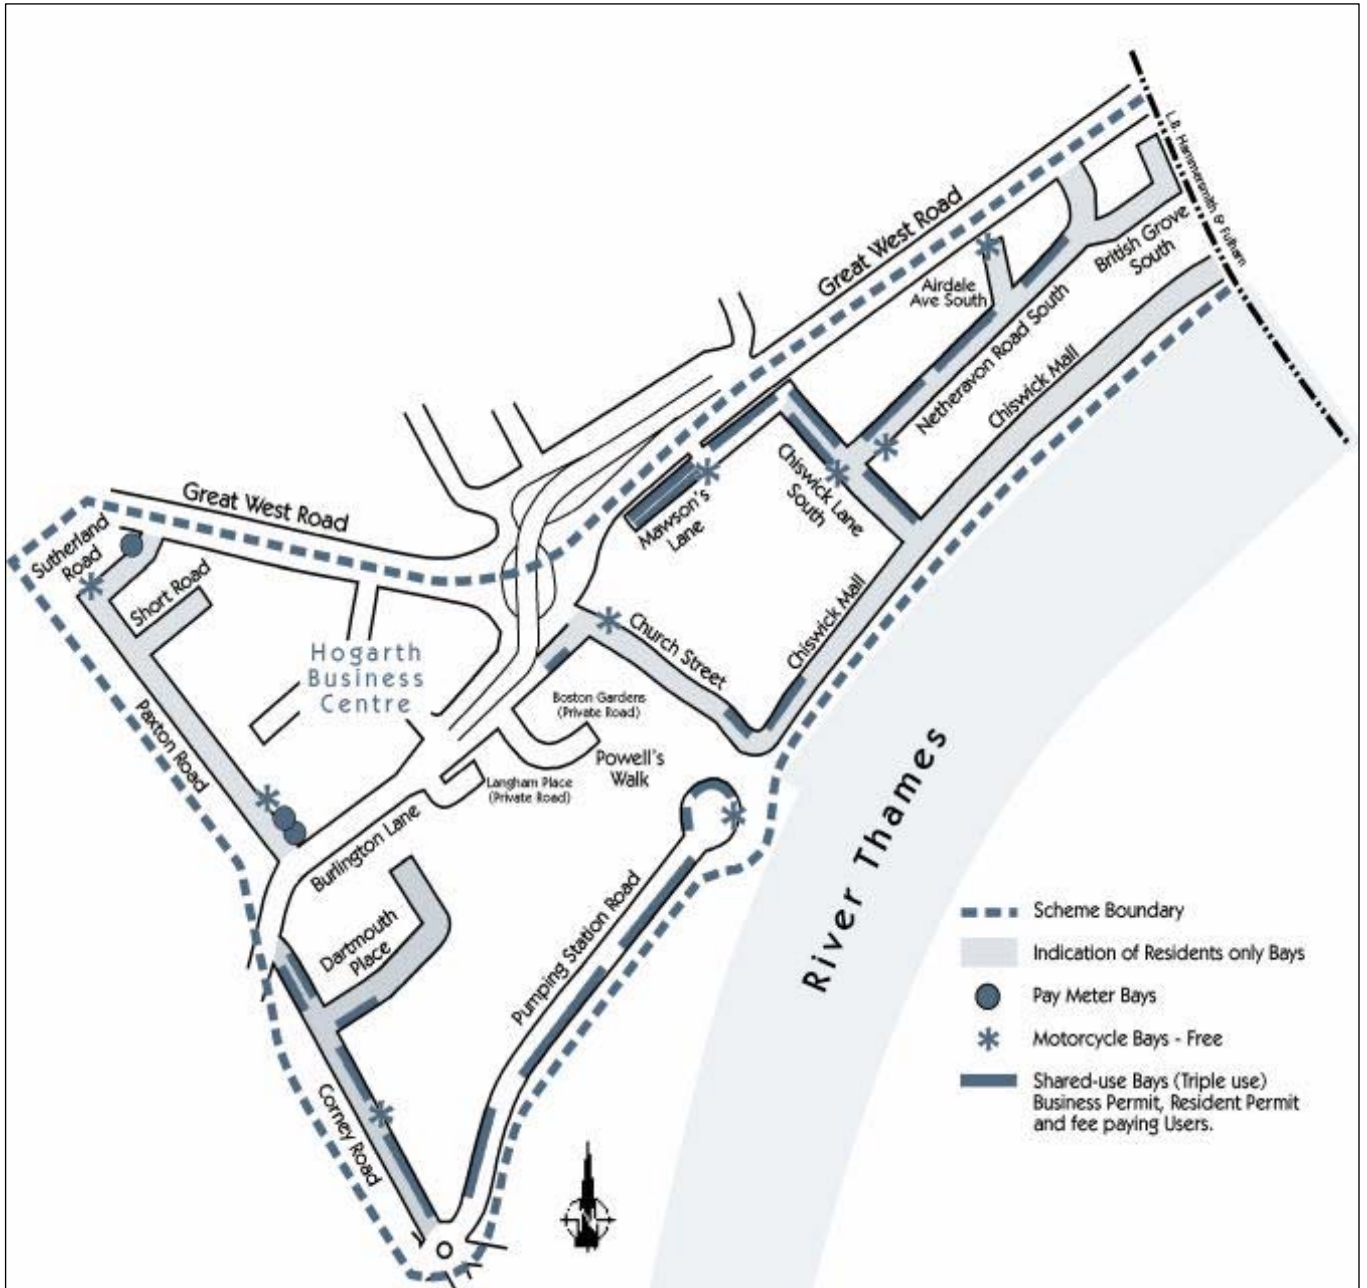

## Chiswick Mall (CM) Controlled Parking Zone

Operational Hours

**Monday-Friday 0900-1700**