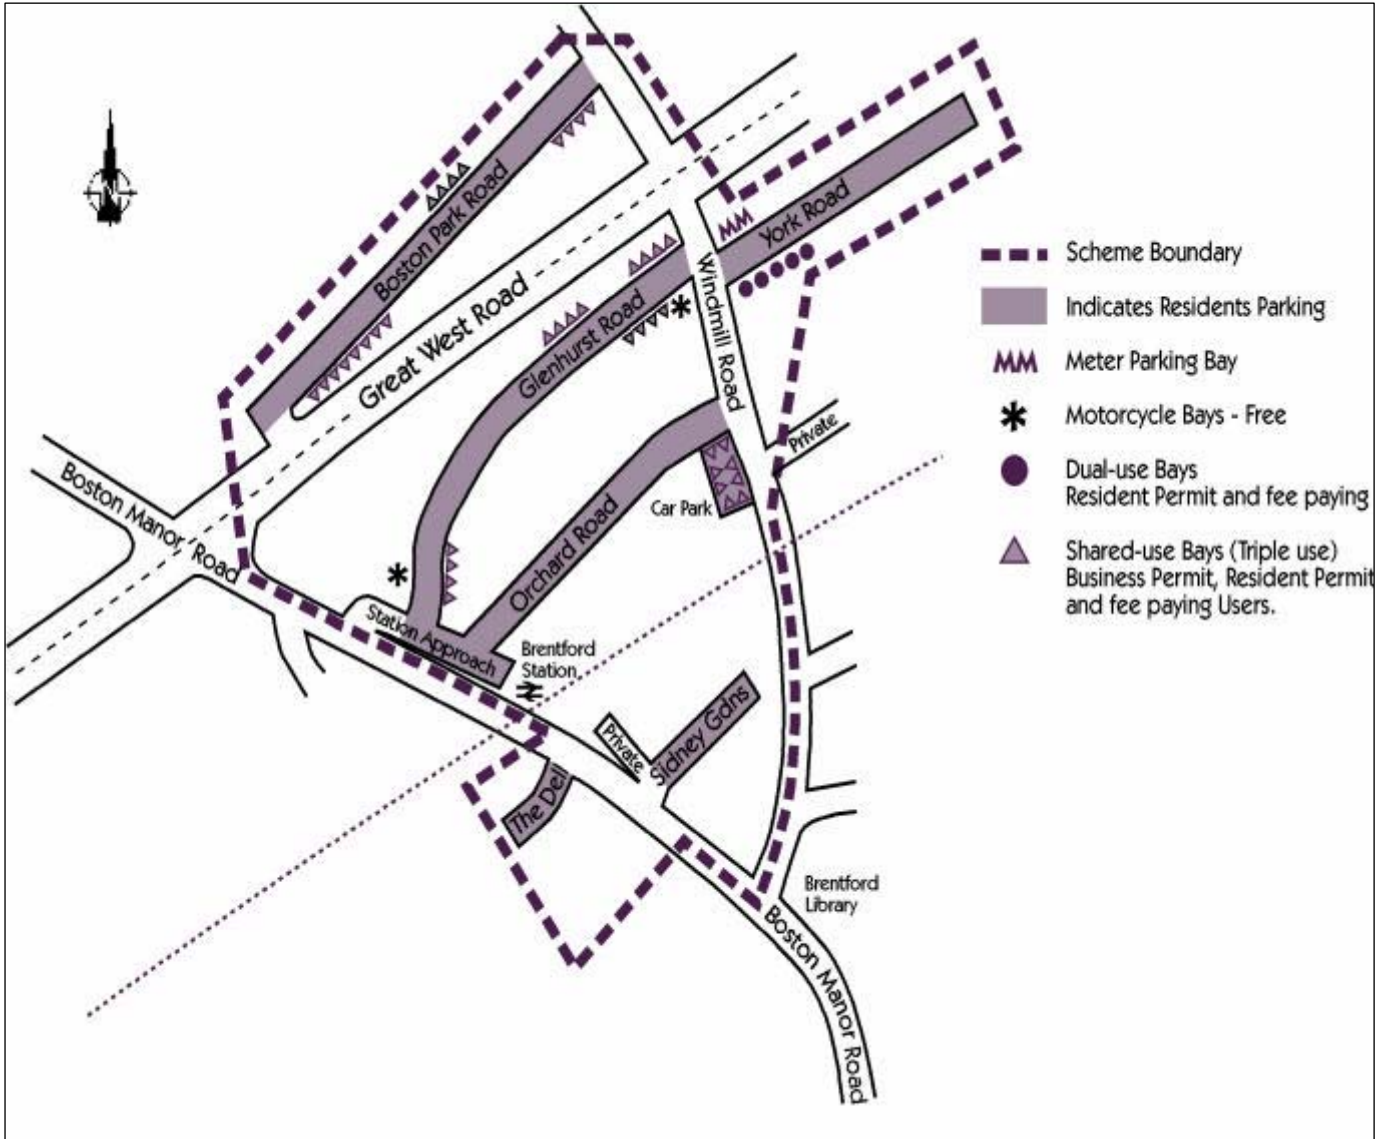

Brentford Station (BS) Controlled Parking Zone

Operational Hours

Monday – Friday 09.30 – 17.30