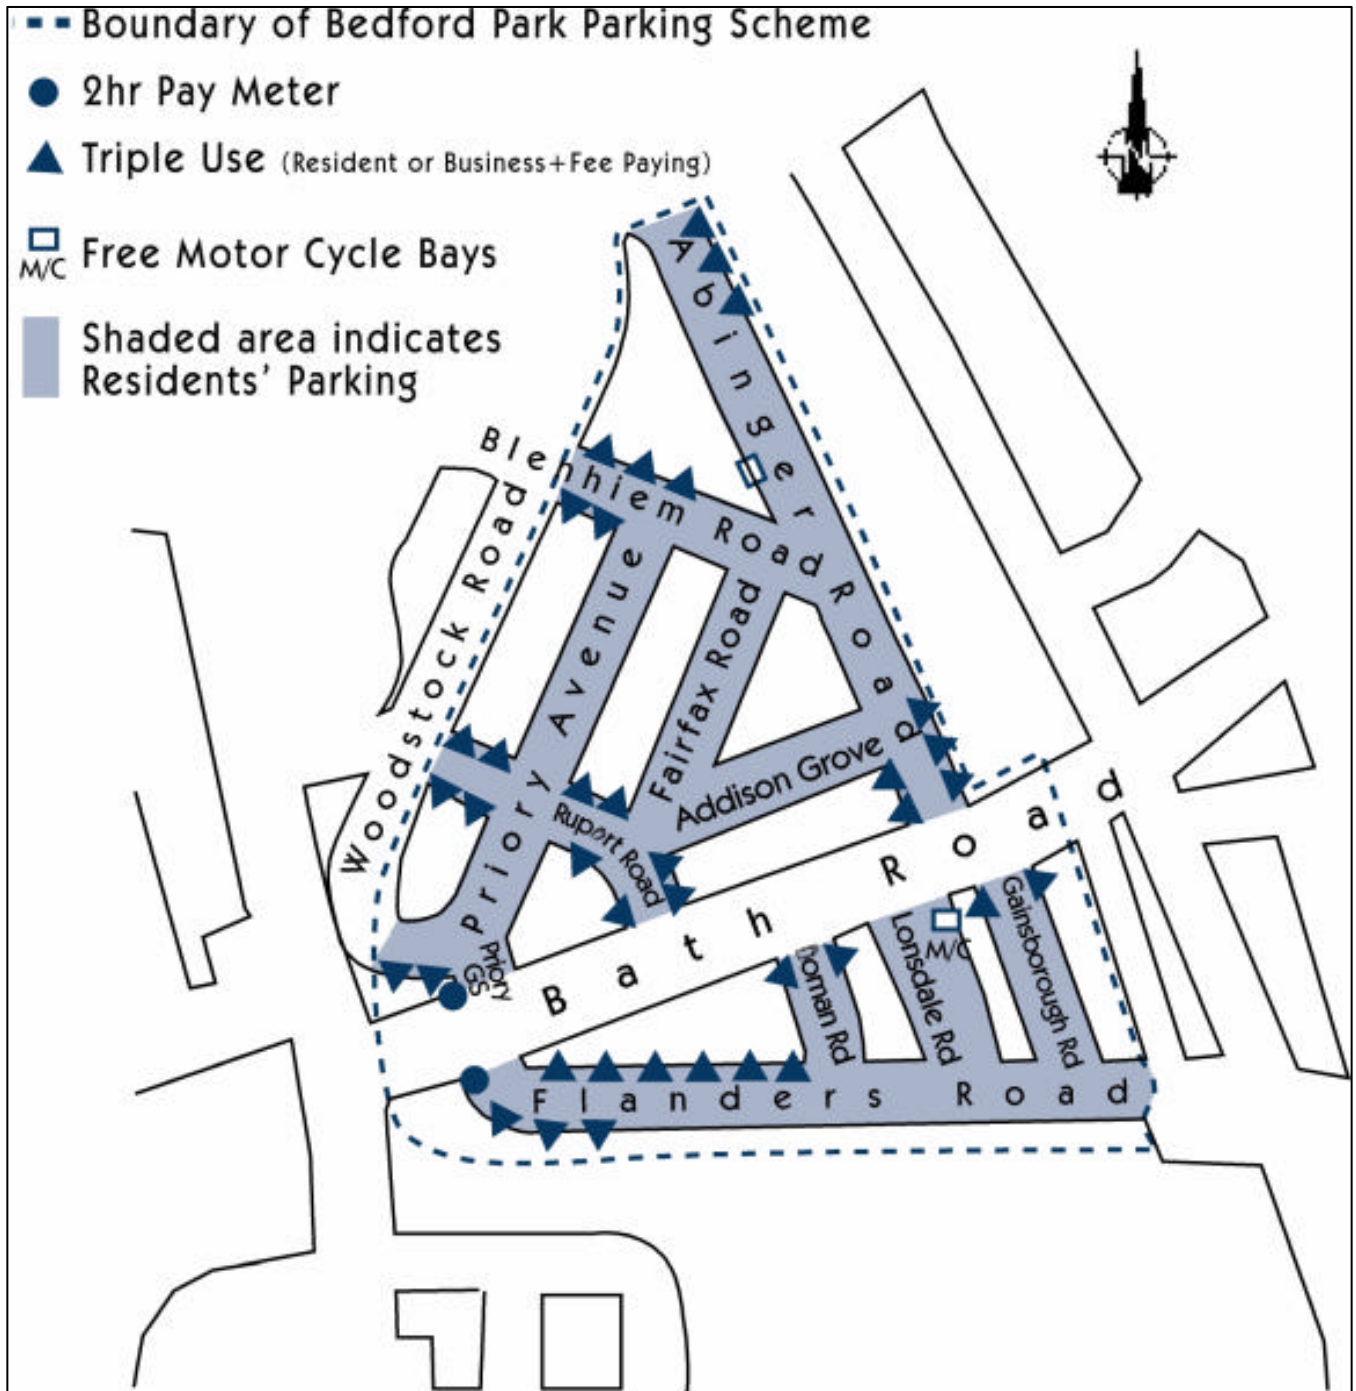

Bedford Park (BP) Controlled Parking Zone

Operational Hours
Monday-Friday 0900-1800